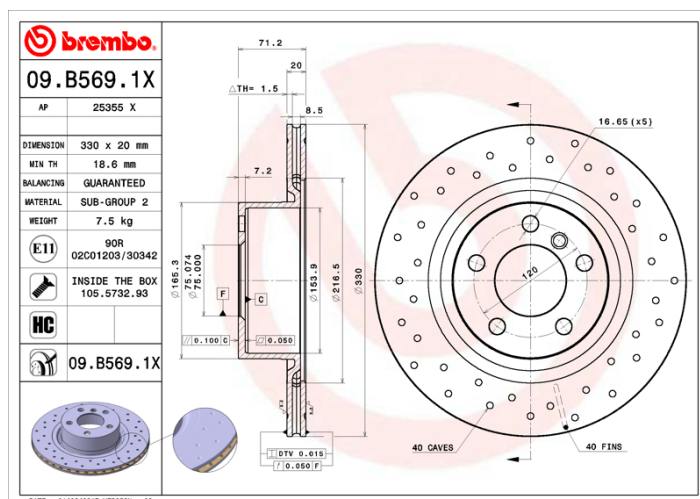

- ✓ Brembo quality
- ✓ ECE-R90 certificate
- ✓ Performance
- ✓ Sports driving
- ✓ Sporty look
- ✓ High carbon
- ✓ Anti-corrosion
- ✓ Fastening screws

Technical specifications

EAN code
8020584228463

Axle
Rear

Diameter \varnothing
330 mm

Thickness (TH)
20 mm

Height (A)
71 mm

Number of holes (C)
5

Brake disc type
Ventilated

Centering (B)
75 mm

Min. thickness
18,6 mm

COMPATIBLE VEHICLES