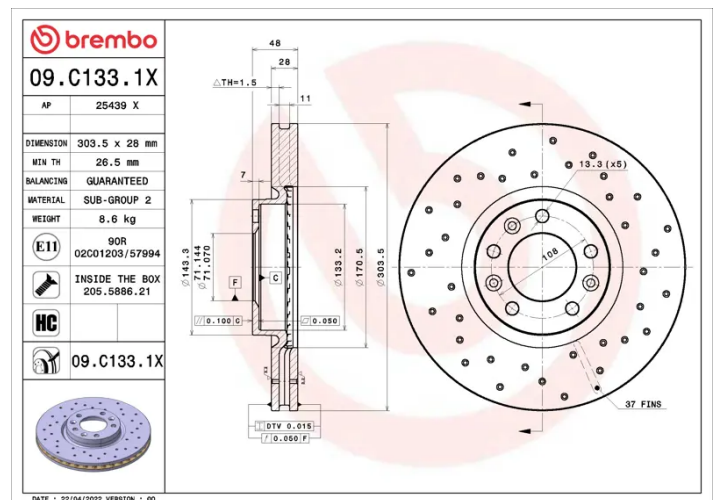

### Technical specifications

EAN code  
8020584320136

Axle  
Front

Diameter Ø  
303,5 mm

Thickness (TH)  
28 mm

Height (A)  
48 mm

Number of holes (C)  
5

Brake disc type  
Ventilated

Centering (B)  
71 mm

Min. thickness  
26,5 mm

COMPATIBLE VEHICLES