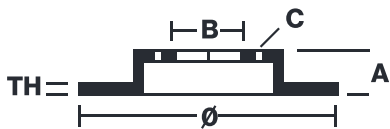

## 09.C133.1X

The 09.C133.1X Xtra brake disc is synonymous with reliability

The Brembo Xtra brake disc features holes on the braking surface. The holes are designed to improve the cooling of the braking system, to generate greater fading resistance and grip in the initial stages of braking. The sports look is also enhanced by the presence of the UV paint.

### Technical specifications

EAN code  
8020584320136

Axle  
Front

Diameter Ø  
303,5 mm

Thickness (TH)  
28 mm

Height (A)  
48 mm

Number of holes (C)  
5

Brake disc type  
Ventilated