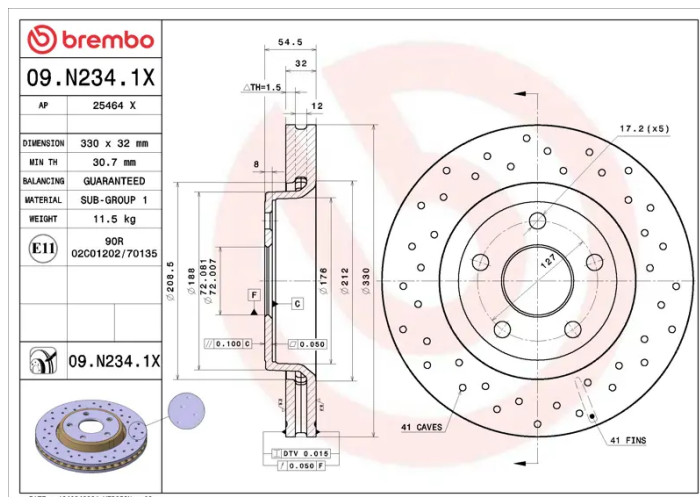

- ✓ Brembo quality
- ✓ ECE-R90 certificate
- ✓ Performance
- ✓ Sports driving
- ✓ Sporty look
- ✓ Anti-corrosion

Technical specifications

EAN code
8020584327852

Axle
Front

Diameter Ø
330 mm

Thickness (TH)
32 mm

Height (A)
54,5 mm

Number of holes (C)
5

Brake disc type
Ventilated

Centering (B)
72 mm

Min. thickness
30,7 mm

COMPATIBLE VEHICLES

COMPATIBLE OE PART NUMBERS

2AMV4762AC	DODGE
------------	-------