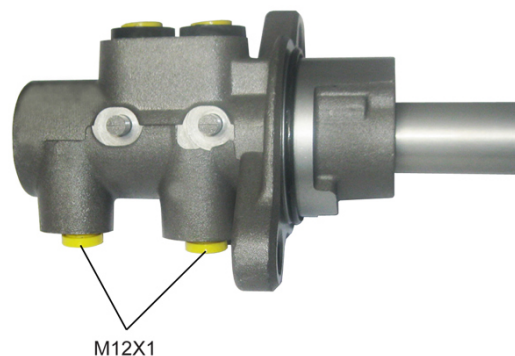

# CLUTCH MASTER CYLINDER M 59 075

The M 59 075 brake master cylinder is synonymous with reliability

For the braking system to work well, all the components of the brake master cylinder must meet the highest standards of quality and strength. All Brembo brake master cylinders are subjected to complete in-line checks which guarantee conformity to the strictest standards.

## Technical specifications

EAN code  
8432509664797

Axle

Threading  
12 X 1 (2)

Braking system  
Bosch

Material  
Aluminium

COMPATIBLE VEHICLES