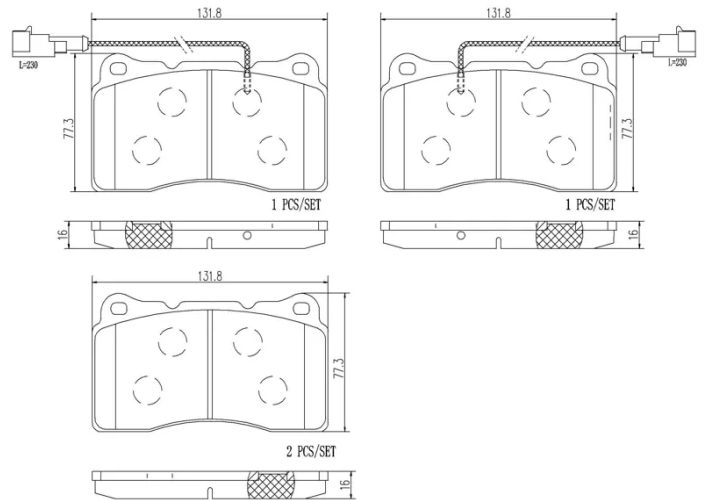

- ✓ OE-equivalent
- ✓ Brembo quality
- ✓ Safety
- ✓ Comfort
- ✓ Durability
- ✓ Dust reduction
- ✓ With accessories

Technical specifications

EAN code 8020584087510	Axle Front	Thickness 16 mm
Width 132 mm	Height 77 mm	Braking system Brembo
Wear indicator Electric	WVA number 23110,23111,23092	Accessories With anti-squeal shim