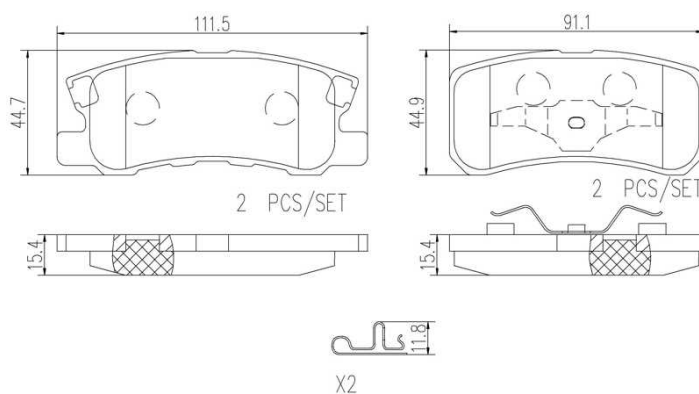

- ✓ OE-equivalent
- ✓ Brembo quality
- ✓ Safety
- ✓ Comfort
- ✓ Durability
- ✓ Dust reduction
- ✓ With accessories

Technical specifications

EAN code 8020584112434	Axle Rear	Thickness 15 mm
Width 91 mm	Height 45 mm	Braking system Akebono
Wear indicator Acoustic	WVA number 23582,23583	Accessories With anti-squeal shim