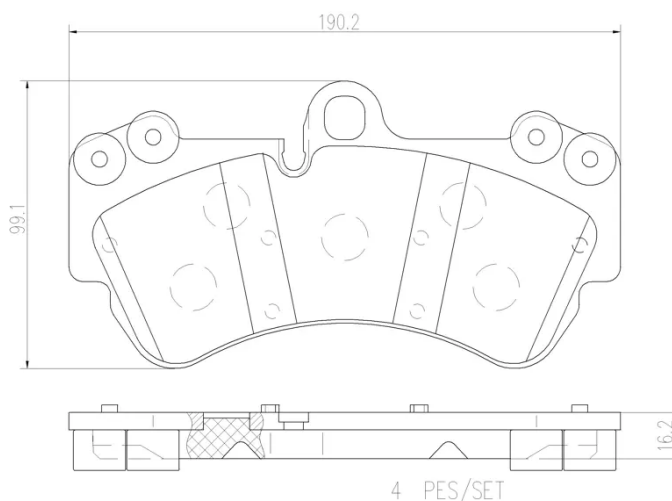

- ✓ OE-equivalent
- ✓ Brembo quality
- ✓ Safety
- ✓ Comfort
- ✓ Durability
- ✓ Dust reduction
- ✓ With accessories

Technical specifications

| | | |
|--|----------------------------|---|
| EAN code 8020584081952 | Axle Front | Thickness 16 mm |
| Width 190 mm | Height 99 mm | Braking system Brembo |
| Wear indicator Prepared for wear indicator | WVA number 23692 | Accessories With anti-squeal shim With counterweights |