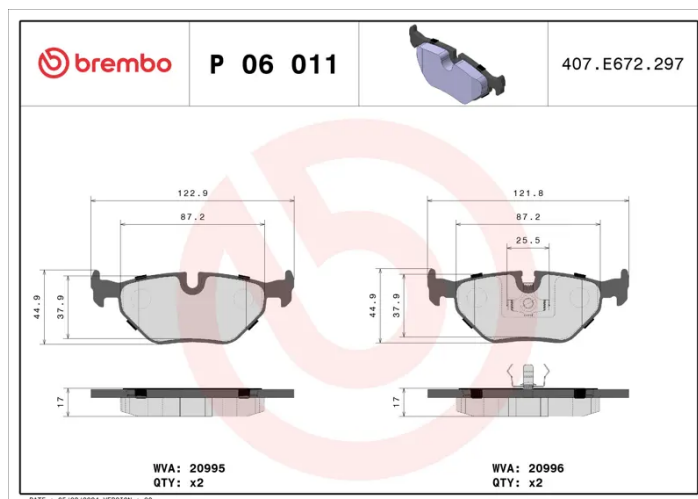

### Technical specifications

EAN code <b>8020584050118</b>	Axle <b>Rear</b>	Thickness <b>17 mm</b>
Width <b>123 mm</b>	Height <b>45 mm</b>	Braking system <b>Teves</b>
Wear indicator <b>Prepared for wear indicator</b>	WVA number <b>20996,20995</b>	Accessories <b>With piston clip With accessories With anti-squeal shim</b>