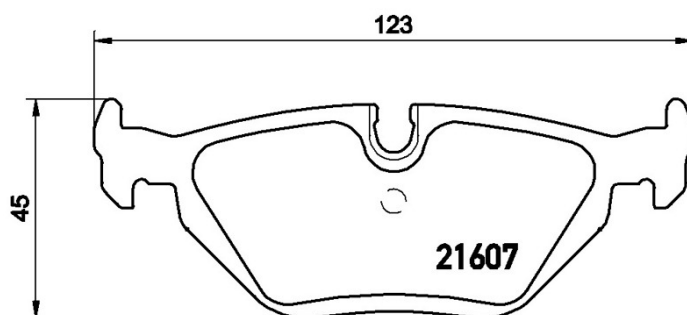

BRAKE PAD

P 06 013

The P 06 013 brake pad is synonymous with reliability

The Brembo brake pad guarantees ultimate safety when braking thanks to the use of more than 100 different compounds, designed according to the type of vehicle and use. Stopping distances reduced to a minimum, maximum driving comfort and silent operation are the most important features of Brembo materials. Brembo brake pads are supplied together with an extensive range of accessories and assembly kits for professional-standard installation.

- ✓ OE-equivalent
- ✓ Brembo quality
- ✓ ECE-R90 certificate
- ✓ Safety
- ✓ Performance
- ✓ Comfort

Technical specifications

EAN code	Axle	Thickness
8020584050132	Rear	17 mm
Width	Height	Braking system
123 mm	44 mm	Teves
Wear indicator	WVA number	Accessories
Prepared for wear indicator	20181,21607	With piston clip