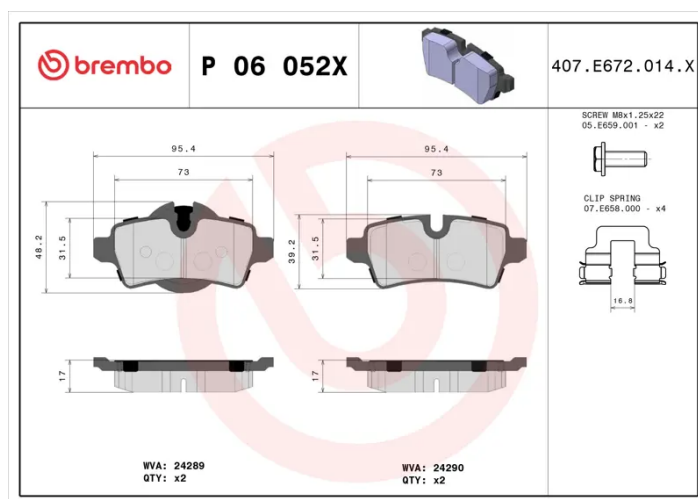

# BRAKE PAD XTRA P 06 052X

The P 06 052X Xtra brake pad is synonymous with reliability

Brembo Xtra brake pads, developed to enhance the advantages of the Xtra and Max discs, are made using the special BRM X L01 compound which consists of more than 30 different components. Compared with the compound used for original-equivalent pads, the new solution assures a higher friction coefficient, which translates to more precise and stable braking, at both high and low temperatures. All this makes for greater driving comfort and improved pedal modularity, without compromising the product's mileage output.

## Technical specifications

EAN code <b>8020584068571</b>	Axle <b>Rear</b>	Thickness <b>17 mm</b>
Width <b>95 mm</b>	Height <b>39 mm</b>	Braking system <b>TRW</b>
Wear indicator <b>Prepared for wear indicator</b>	WVA number <b>24289,24290</b>	