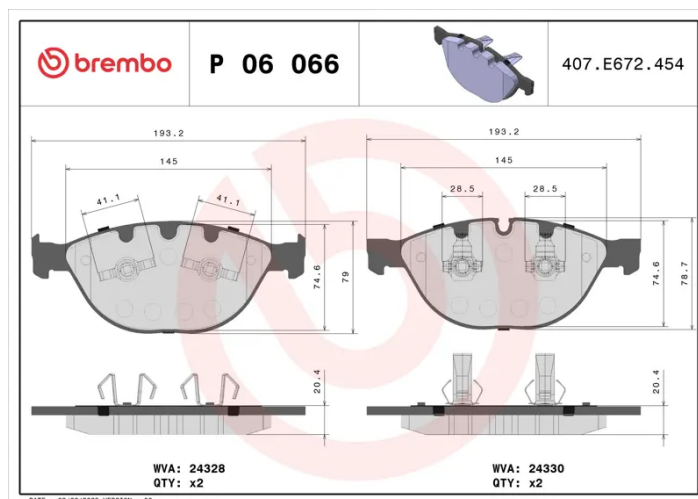

BRAKE PAD

P 06 066

The P 06 066 brake pad is synonymous with reliability

The Brembo brake pad guarantees ultimate safety when braking thanks to the use of more than 100 different compounds, designed according to the type of vehicle and use. Stopping distances reduced to a minimum, maximum driving comfort and silent operation are the most important features of Brembo materials. Brembo brake pads are supplied together with an extensive range of accessories and assembly kits for professional-standard installation.

- ✓ OE-equivalent
- ✓ Brembo quality
- ✓ ECE-R90 certificate
- ✓ Safety
- ✓ Performance
- ✓ Comfort
- ✓ With accessories

Technical specifications

EAN code 8020584090305	Axle Front	Thickness 21 mm
Width 193 mm	Height 79 mm	Braking system Teves
Wear indicator Prepared for wear indicator	WVA number 24330,24328	Accessories With piston clip With anti-squeal shim With accessories