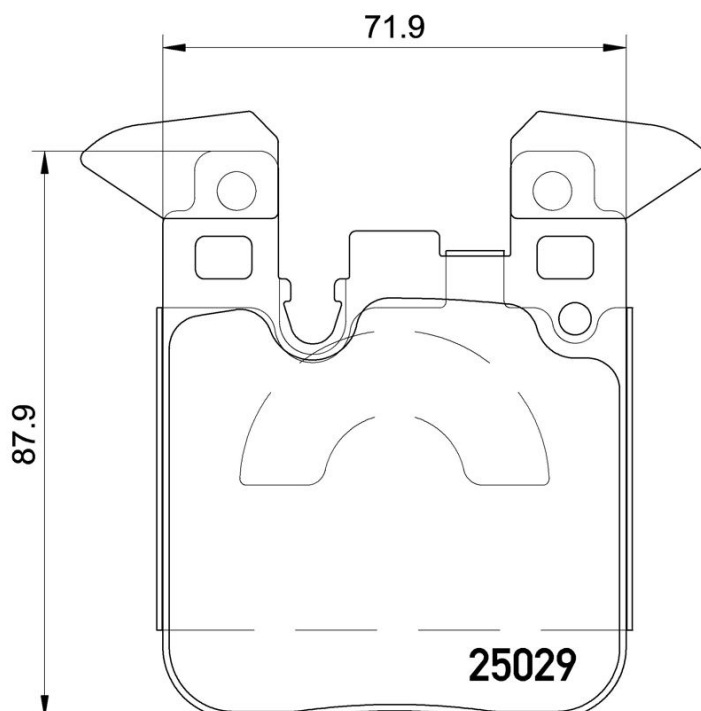

### Technical specifications

EAN code	Axle	Thickness
<b>8020584068656</b>	<b>Rear</b>	<b>17 mm</b>
Width	Height	Braking system
<b>72 mm</b>	<b>88 mm</b>	<b>Brembo</b>
Wear indicator	WVA number	Accessories
<b>Prepared for wear indicator</b>	<b>25029</b>	<b>With anti-squeal shim</b> <b>With counterweights</b>