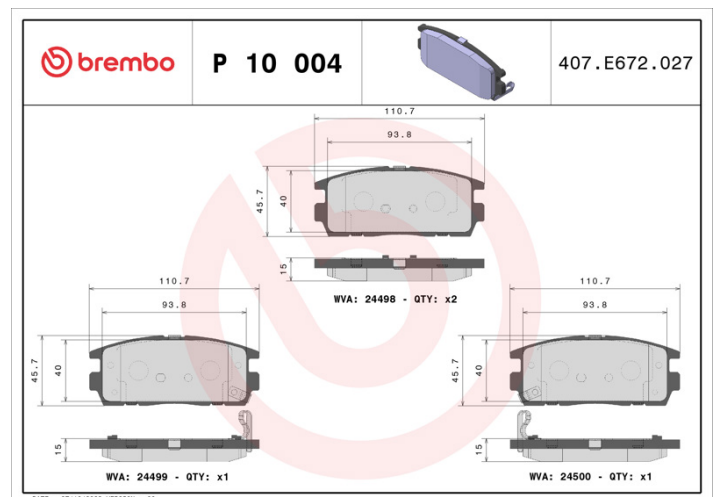

BRAKE PAD

P 10 004

The P 10 004 brake pad is synonymous with reliability

The Brembo brake pad guarantees ultimate safety when braking thanks to the use of more than 100 different compounds, designed according to the type of vehicle and use. Stopping distances reduced to a minimum, maximum driving comfort and silent operation are the most important features of Brembo materials. Brembo brake pads are supplied together with an extensive range of accessories and assembly kits for professional-standard installation.

- ✓ OE-equivalent
- ✓ Brembo quality
- ✓ ECE-R90 certificate
- ✓ Safety
- ✓ Performance
- ✓ Comfort

Technical specifications

EAN code	Axle	Thickness
8020584060032	Rear	15 mm
Width	Height	Braking system
111 mm	46 mm	Mando
Wear indicator	WVA number	
Acoustic	24498,24499,24500	