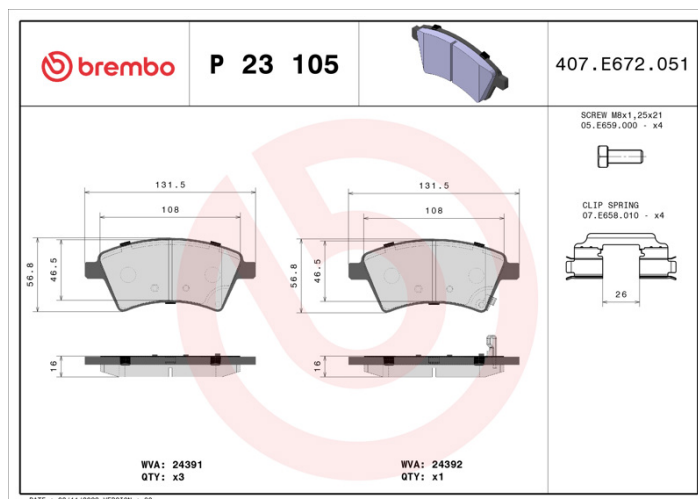

BRAKE PAD

P 23 105

The P 23 105 brake pad is synonymous with reliability

The Brembo brake pad guarantees ultimate safety when braking thanks to the use of more than 100 different compounds, designed according to the type of vehicle and use. Stopping distances reduced to a minimum, maximum driving comfort and silent operation are the most important features of Brembo materials. Brembo brake pads are supplied together with an extensive range of accessories and assembly kits for professional-standard installation.

- ✓ OE-equivalent
- ✓ Brembo quality
- ✓ ECE-R90 certificate
- ✓ Safety
- ✓ Performance
- ✓ Comfort
- ✓ With accessories

Technical specifications

EAN code 8020584059418	Axle Front	Thickness 16 mm
Width 132 mm	Height 57 mm	Braking system Lucas
Wear indicator Acoustic	WVA number 24391,24392	Accessories With accessories With brake caliper bolts