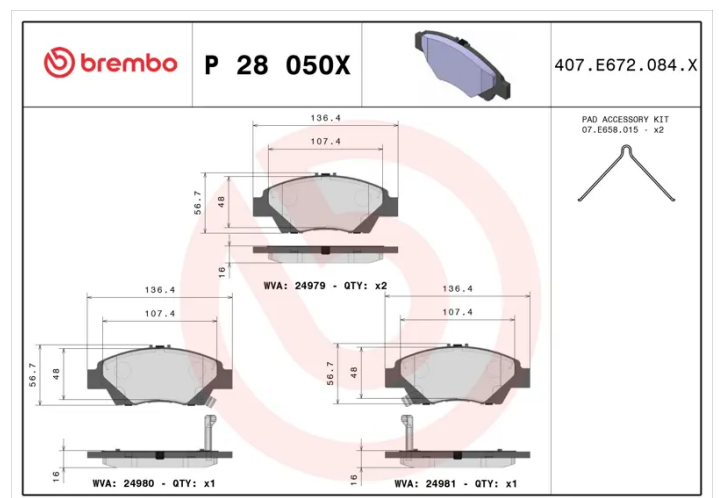

BRAKE PAD XTRA P 28 050X

The P 28 050X Xtra brake pad is synonymous with reliability

Brembo Xtra brake pads, developed to enhance the advantages of the Xtra and Max discs, are made using the special BRM X L01 compound which consists of more than 30 different components. Compared with the compound used for original-equivalent pads, the new solution assures a higher friction coefficient, which translates to more precise and stable braking, at both high and low temperatures. All this makes for greater driving comfort and improved pedal modularity, without compromising the product's mileage output.

- ✓ OE-equivalent
- ✓ Brembo quality
- ✓ ECE-R90 certificate
- ✓ Safety
- ✓ Performance
- ✓ Sports driving
- ✓ With accessories

Technical specifications

EAN code 8020584068847	Axle Front	Thickness 17 mm
Width 136 mm	Height 56 mm	Braking system Akebono
Wear indicator Acoustic	WVA number 24979,24980,24981	Accessories With accessories With anti-squeal shim