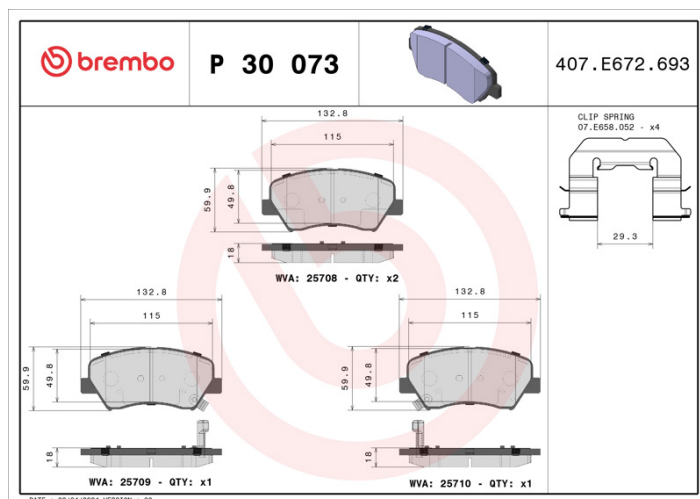

### Technical specifications

EAN code <b>8020584112458</b>	Axle <b>Front</b>	Thickness <b>18 mm</b>
Width <b>133 mm</b>	Height <b>60 mm</b>	Braking system <b>Bosch</b>
Wear indicator <b>Acoustic</b>	WVA number <b>25010,25708,25709</b>	Accessories <b>With accessories</b>