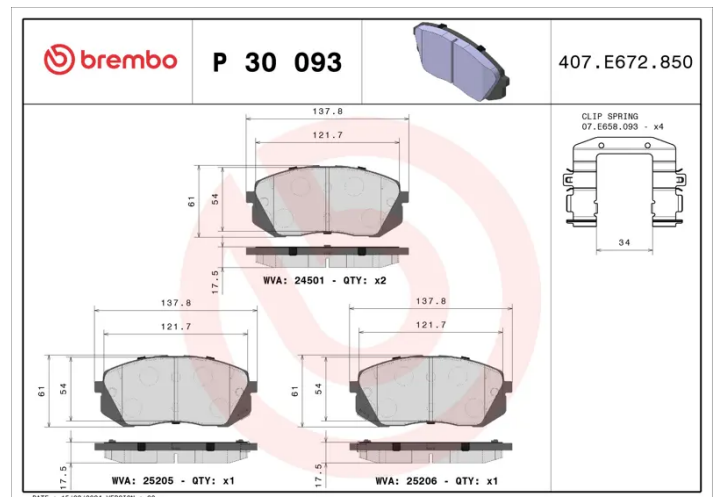

BRAKE PAD

P 30 093

The P 30 093 brake pad is synonymous with reliability

The Brembo brake pad guarantees ultimate safety when braking thanks to the use of more than 100 different compounds, designed according to the type of vehicle and use. Stopping distances reduced to a minimum, maximum driving comfort and silent operation are the most important features of Brembo materials. Brembo brake pads are supplied together with an extensive range of accessories and assembly kits for professional-standard installation.

- ✓ OE-equivalent
- ✓ Brembo quality
- ✓ ECE-R90 certificate
- ✓ Safety
- ✓ Performance
- ✓ Comfort
- ✓ With accessories

Technical specifications

EAN code 8020584087138	Axle Front	Thickness 18 mm
Width 138 mm	Height 61 mm	Braking system Sumitomo
Wear indicator Acoustic	WVA number 25206,24501,25205	Accessories With accessories With anti-squeal shim With piston clip