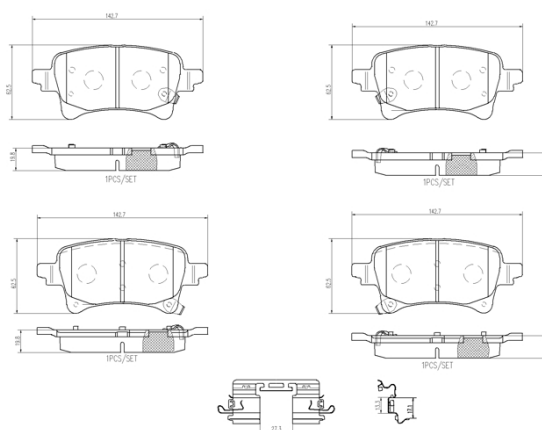

BRAKE PAD

P 37 029

The P 37 029 brake pad is synonymous with reliability

The Brembo brake pad guarantees ultimate safety when braking thanks to the use of more than 100 different compounds, designed according to the type of vehicle and use. Stopping distances reduced to a minimum, maximum driving comfort and silent operation are the most important features of Brembo materials. Brembo brake pads are supplied together with an extensive range of accessories and assembly kits for professional-standard installation.

- ✓ OE-equivalent
- ✓ Brembo quality
- ✓ ECE-R90 certificate
- ✓ Safety
- ✓ Performance
- ✓ Comfort

Technical specifications

EAN code 8020584124376	Axle Rear	Thickness 20 mm
Width 143 mm	Height 62 mm	Braking system TBC
Wear indicator Acoustic	WVA number 26331,26614,26615	