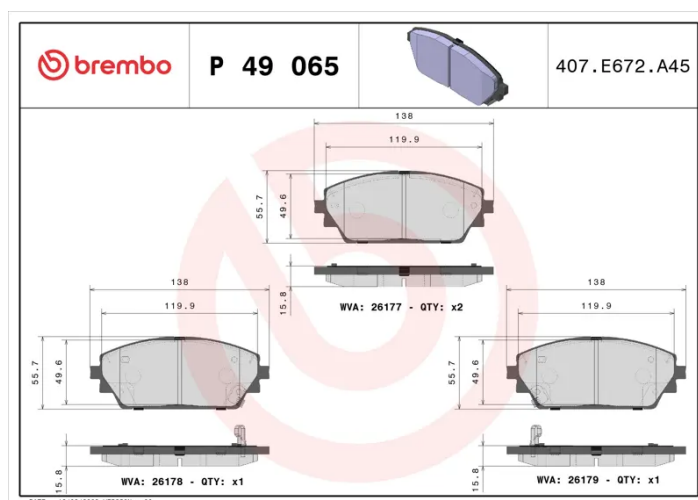

BRAKE PAD

P 49 065

The P 49 065 brake pad is synonymous with reliability

The Brembo brake pad guarantees ultimate safety when braking thanks to the use of more than 100 different compounds, designed according to the type of vehicle and use. Stopping distances reduced to a minimum, maximum driving comfort and silent operation are the most important features of Brembo materials. Brembo brake pads are supplied together with an extensive range of accessories and assembly kits for professional-standard installation.

- ✓ OE-equivalent
- ✓ Brembo quality
- ✓ ECE-R90 certificate
- ✓ Safety
- ✓ Performance
- ✓ Comfort

Technical specifications

EAN code	Axle	Thickness
8020584117965	Front	16 mm
Width	Height	
138 mm	56 mm	
Wear indicator	WVA number	Accessories
Acoustic	26177,26178,26179	With anti-squeal shim