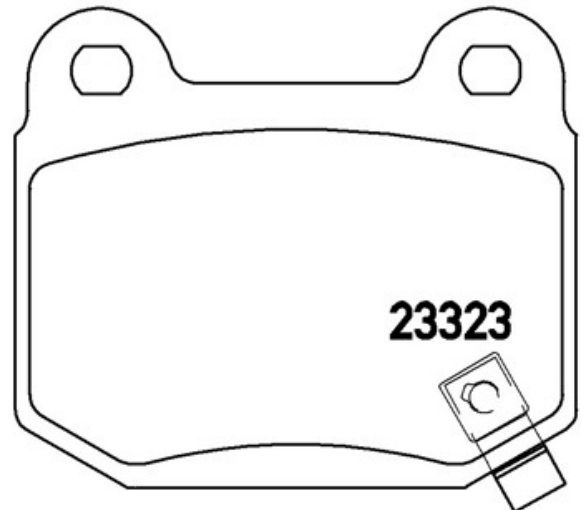

BRAKE PAD

P 56 048

The P 56 048 brake pad is synonymous with reliability

The Brembo brake pad guarantees ultimate safety when braking thanks to the use of more than 100 different compounds, designed according to the type of vehicle and use. Stopping distances reduced to a minimum, maximum driving comfort and silent operation are the most important features of Brembo materials. Brembo brake pads are supplied together with an extensive range of accessories and assembly kits for professional-standard installation.

- ✓ OE-equivalent
- ✓ Brembo quality
- ✓ ECE-R90 certificate
- ✓ Safety
- ✓ Performance
- ✓ Comfort

Technical specifications

EAN code
8020584055281

Axle
Rear

Thickness
14 mm

Width
77 mm

Height
66 mm

Braking system
Brembo

Wear indicator
Acoustic

WVA number
21580,23323

COMPATIBLE VEHICLES

COMPATIBLE OE PART NUMBERS

370230042 MASERATI

980139069 MASERATI

4605A050 MITSUBISHI

4605B928 MITSUBISHI