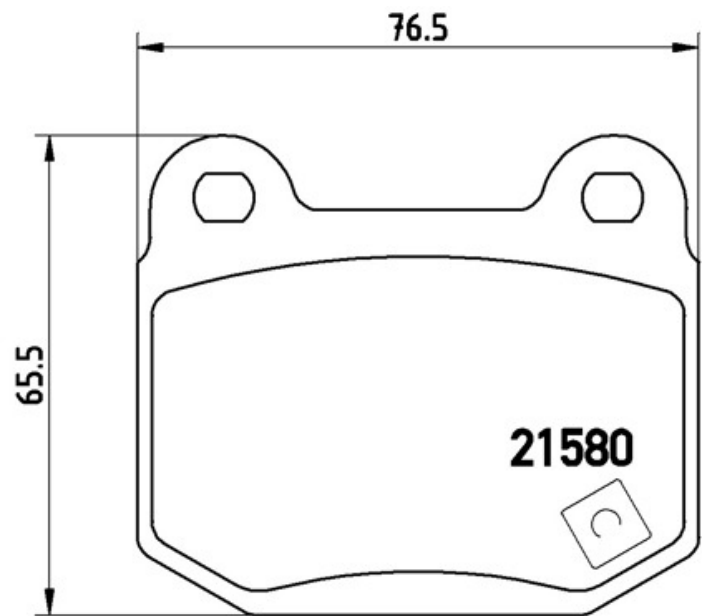

Technical specifications

EAN code
8020584055281

Axle
Rear

Thickness
14 mm

Width
77 mm

Height
66 mm

Braking system
Brembo

Wear indicator
Acoustic

WVA number
21580,23323

COMPATIBLE VEHICLES