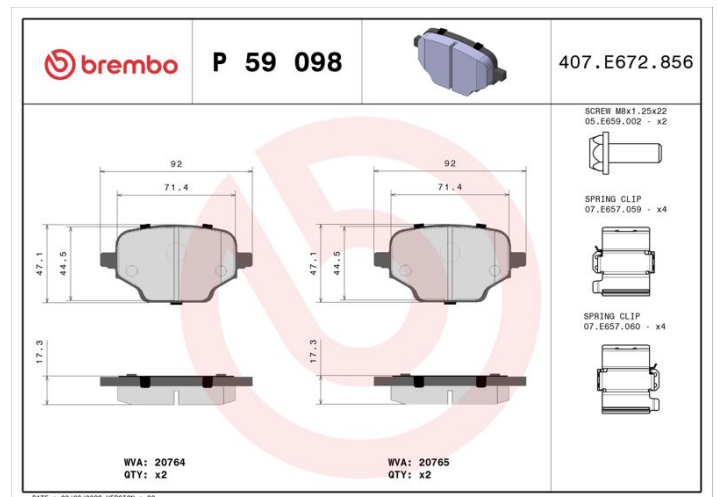

BRAKE PAD

P 59 098

The P 59 098 brake pad is synonymous with reliability

The Brembo brake pad guarantees ultimate safety when braking thanks to the use of more than 100 different compounds, designed according to the type of vehicle and use. Stopping distances reduced to a minimum, maximum driving comfort and silent operation are the most important features of Brembo materials. Brembo brake pads are supplied together with an extensive range of accessories and assembly kits for professional-standard installation.

- ✓ OE-equivalent
- ✓ Brembo quality
- ✓ ECE-R90 certificate
- ✓ Safety
- ✓ Performance
- ✓ Comfort
- ✓ With accessories

Technical specifications

EAN code 8020584116630	Axle Rear	Thickness 17 mm
Width 92 mm	Height 47 mm	Braking system TRW
Wear indicator Without	WVA number 20764,20765	Accessories With accessories With brake caliper bolts