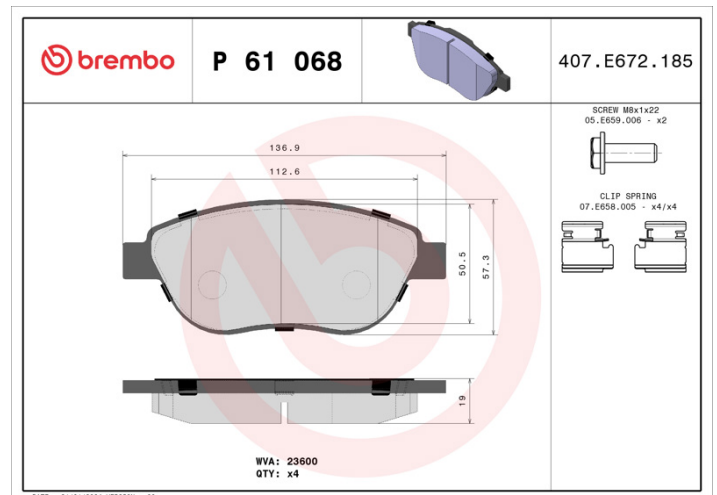

BRAKE PAD

P 61 068

The P 61 068 brake pad is synonymous with reliability

The Brembo brake pad guarantees ultimate safety when braking thanks to the use of more than 100 different compounds, designed according to the type of vehicle and use. Stopping distances reduced to a minimum, maximum driving comfort and silent operation are the most important features of Brembo materials. Brembo brake pads are supplied together with an extensive range of accessories and assembly kits for professional-standard installation.

- ✓ OE-equivalent
- ✓ Brembo quality
- ✓ ECE-R90 certificate
- ✓ Safety
- ✓ Performance
- ✓ Comfort

Technical specifications

EAN code 8020584056448	Axle Front	Thickness 19 mm
Width 137 mm	Height 57 mm	Braking system Bosch
Wear indicator Without	WVA number 23600	Accessories With brake caliper bolts