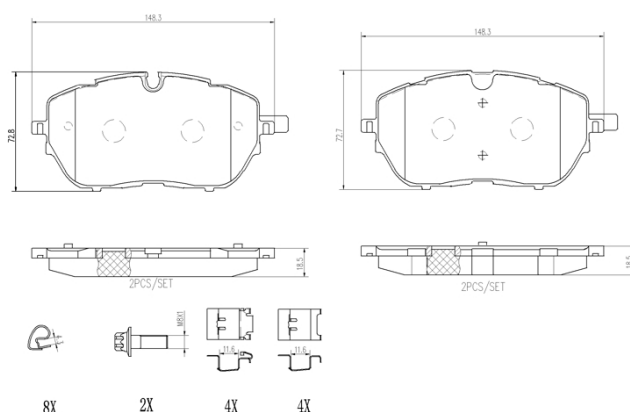

BRAKE PAD

P 61 128

The P 61 128 brake pad is synonymous with reliability

The Brembo brake pad guarantees ultimate safety when braking thanks to the use of more than 100 different compounds, designed according to the type of vehicle and use. Stopping distances reduced to a minimum, maximum driving comfort and silent operation are the most important features of Brembo materials. Brembo brake pads are supplied together with an extensive range of accessories and assembly kits for professional-standard installation.

- ✓ OE-equivalent
- ✓ Brembo quality
- ✓ ECE-R90 certificate
- ✓ Safety
- ✓ Performance
- ✓ Comfort
- ✓ With accessories

Technical specifications

EAN code 8020584084021	Axle Front	Thickness 19 mm
Width 148 mm	Height 73 mm	Braking system Bosch
Wear indicator Without	WVA number 22218,22219	Accessories With brake caliper bolts With accessories