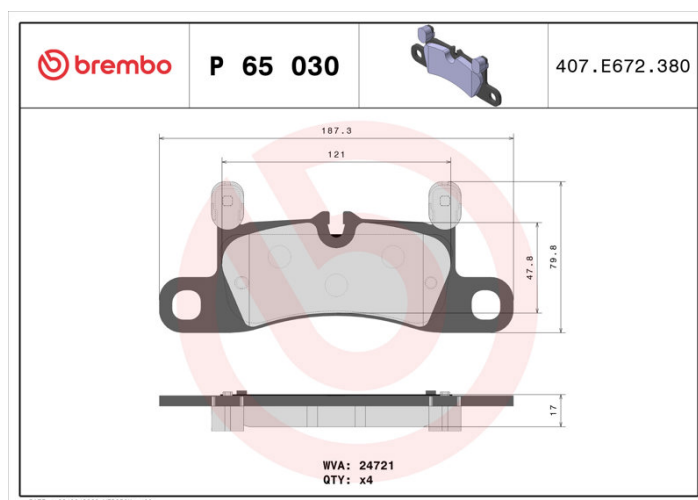

BRAKE PAD

P 65 030

The P 65 030 brake pad is synonymous with reliability

The Brembo brake pad guarantees ultimate safety when braking thanks to the use of more than 100 different compounds, designed according to the type of vehicle and use. Stopping distances reduced to a minimum, maximum driving comfort and silent operation are the most important features of Brembo materials. Brembo brake pads are supplied together with an extensive range of accessories and assembly kits for professional-standard installation.

- ✓ OE-equivalent
- ✓ Brembo quality
- ✓ ECE-R90 certificate
- ✓ Safety
- ✓ Performance
- ✓ Comfort

Technical specifications

EAN code 8020584110836	Axle Rear	Thickness 17 mm
Width 188 mm	Height 76 mm	Braking system Brembo
Wear indicator Prepared for wear indicator	WVA number 24721	Accessories With counterweights