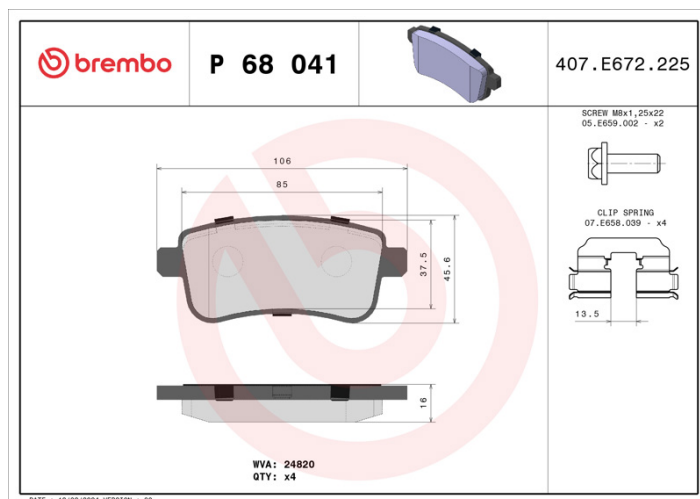

## P 68 041

The P 68 041 brake pad is synonymous with reliability

The Brembo brake pad guarantees ultimate safety when braking thanks to the use of more than 100 different compounds, designed according to the type of vehicle and use. Stopping distances reduced to a minimum, maximum driving comfort and silent operation are the most important features of Brembo materials. Brembo brake pads are supplied together with an extensive range of accessories and assembly kits for professional-standard installation.

### Technical specifications

|                                  |                            |   |
|----------------------------------|----------------------------|---|
| EAN code<br><b>8020584061923</b> | Axle<br><b>Rear</b>        | Thickness<br><b>16 mm</b>   |
| Width<br><b>106 mm</b>           | Height<br><b>45 mm</b>     | Braking system<br><b>Bosch</b>                                      |
| Wear indicator<br><b>Without</b> | WVA number<br><b>24820</b> | Accessories<br><b>With accessories<br/>With brake caliper bolts</b> |