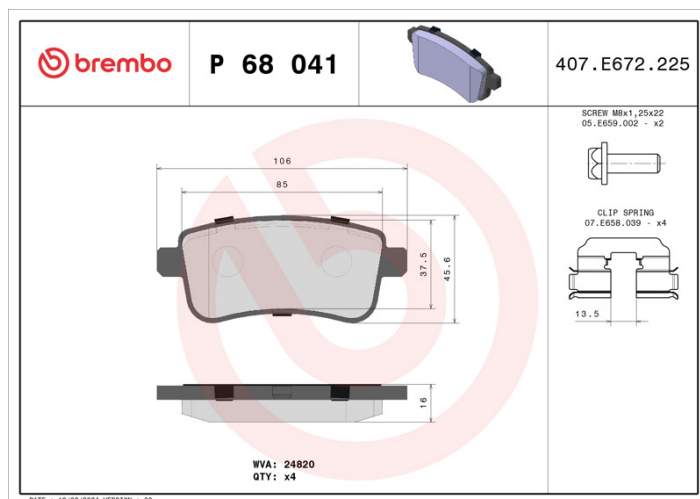

BRAKE PAD

P 68 041

The P 68 041 brake pad is synonymous with reliability

The Brembo brake pad guarantees ultimate safety when braking thanks to the use of more than 100 different compounds, designed according to the type of vehicle and use. Stopping distances reduced to a minimum, maximum driving comfort and silent operation are the most important features of Brembo materials. Brembo brake pads are supplied together with an extensive range of accessories and assembly kits for professional-standard installation.

- ✓ OE-equivalent
- ✓ Brembo quality
- ✓ ECE-R90 certificate
- ✓ Safety
- ✓ Performance
- ✓ Comfort
- ✓ With accessories

Technical specifications

EAN code 8020584061923	Axle Rear	Thickness 16 mm
Width 106 mm	Height 45 mm	Braking system Bosch
Wear indicator Without	WVA number 24820	Accessories With accessories With brake caliper bolts