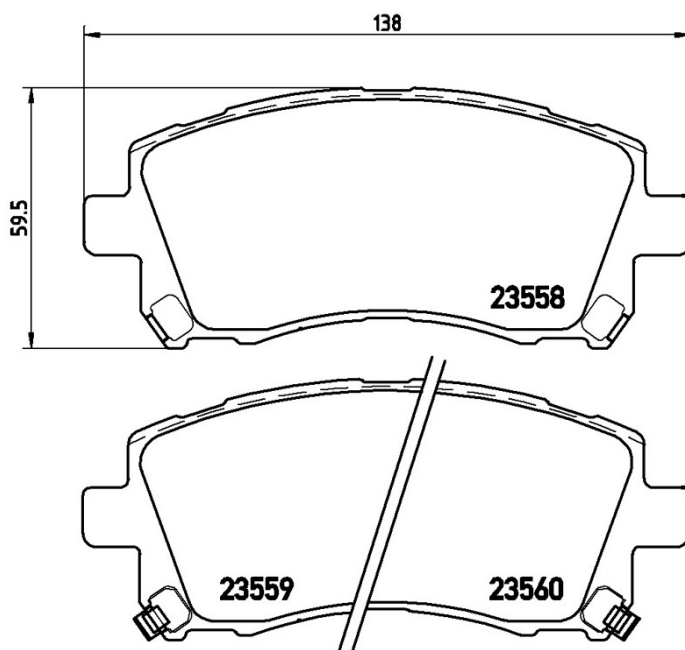

### Technical specifications

EAN code	Axle	Thickness
8020584057179	Front and rear	17 mm
Width	Height	Braking system
138 mm	60 mm	Akebono
Wear indicator	WVA number	
Acoustic	23559,23558,23560	

COMPATIBLE VEHICLES