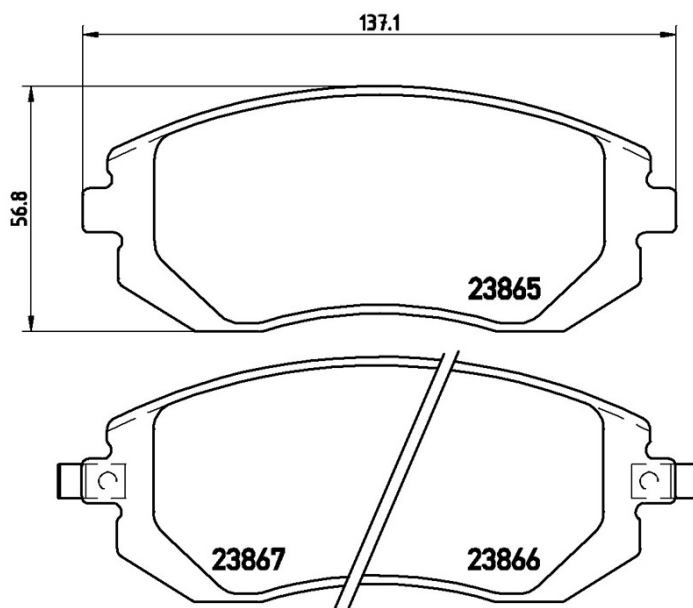

BRAKE PAD XTRA P 78 013X

The P 78 013X Xtra brake pad is synonymous with reliability

Brembo Xtra brake pads, developed to enhance the advantages of the Xtra and Max discs, are made using the special BRM X L01 compound which consists of more than 30 different components. Compared with the compound used for original-equivalent pads, the new solution assures a higher friction coefficient, which translates to more precise and stable braking, at both high and low temperatures. All this makes for greater driving comfort and improved pedal modularity, without compromising the product's mileage output.

- ✓ OE-equivalent
- ✓ Brembo quality
- ✓ ECE-R90 certificate
- ✓ Safety
- ✓ Performance
- ✓ Sports driving

Technical specifications

EAN code	Axle	Thickness
8020584069219	Front	16 mm
Width	Height	Braking system
137 mm	57 mm	Tokico
Wear indicator	WVA number	
Acoustic	23866,23867,23865	