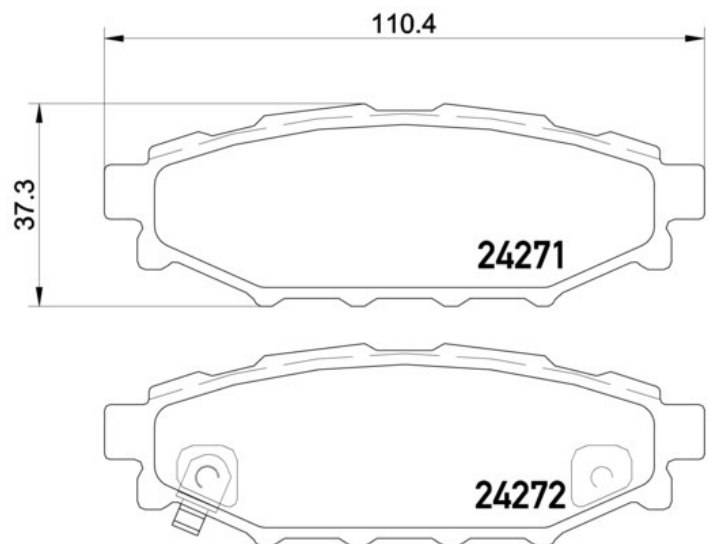

## P 78 020

The P 78 020 brake pad is synonymous with reliability

The Brembo brake pad guarantees ultimate safety when braking thanks to the use of more than 100 different compounds, designed according to the type of vehicle and use. Stopping distances reduced to a minimum, maximum driving comfort and silent operation are the most important features of Brembo materials. Brembo brake pads are supplied together with an extensive range of accessories and assembly kits for professional-standard installation.

### Technical specifications

EAN code	Axle	Thickness
<b>8020584103746</b>	<b>Rear</b>	<b>15 mm</b>
Width	Height	Braking system
<b>110 mm</b>	<b>37 mm</b>	<b>Akebono</b>
Wear indicator	WVA number	
<b>Acoustic</b>	<b>24271,24272</b>	