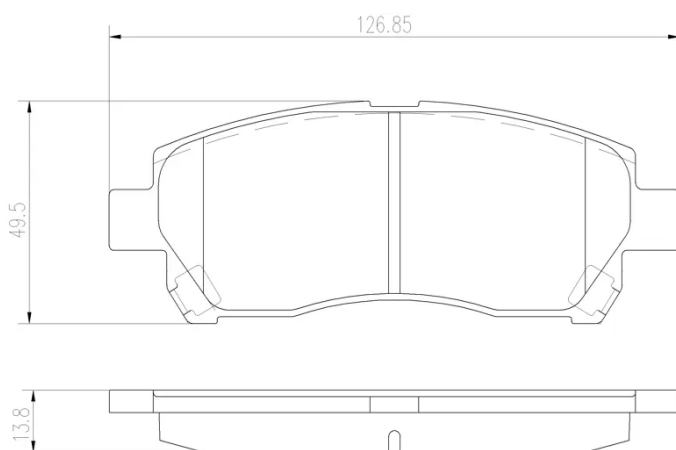

BRAKE PAD

P 79 024

The P 79 024 brake pad is synonymous with reliability

The Brembo brake pad guarantees ultimate safety when braking thanks to the use of more than 100 different compounds, designed according to the type of vehicle and use. Stopping distances reduced to a minimum, maximum driving comfort and silent operation are the most important features of Brembo materials. Brembo brake pads are supplied together with an extensive range of accessories and assembly kits for professional-standard installation.

- ✓ OE-equivalent
- ✓ Brembo quality
- ✓ ECE-R90 certificate
- ✓ Safety
- ✓ Performance
- ✓ Comfort

Technical specifications

EAN code	Axle	Thickness
8020584087060	Front	14 mm
Width	Height	Braking system
127 mm	50 mm	Sumitomo
Wear indicator	WVA number	Accessories
Without	22297	With anti-squeal shim