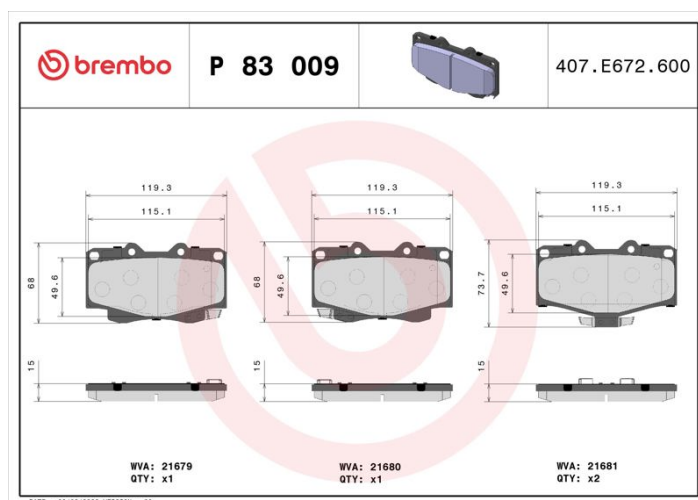

- ✓ OE-equivalent
- ✓ Brembo quality
- ✓ ECE-R90 certificate
- ✓ Safety
- ✓ Performance
- ✓ Comfort

Technical specifications

EAN code 8020584057445	Axle Front	Thickness 15 mm
Width 119 mm	Height 68 mm	Braking system Sumitomo
Wear indicator Acoustic	WVA number 21680,21681,21679	