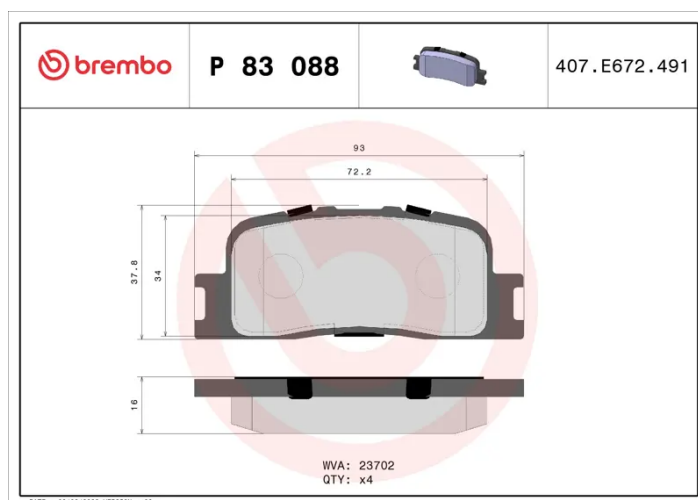

BRAKE PAD

P 83 088

The P 83 088 brake pad is synonymous with reliability

The Brembo brake pad guarantees ultimate safety when braking thanks to the use of more than 100 different compounds, designed according to the type of vehicle and use. Stopping distances reduced to a minimum, maximum driving comfort and silent operation are the most important features of Brembo materials. Brembo brake pads are supplied together with an extensive range of accessories and assembly kits for professional-standard installation.

- ✓ OE-equivalent
- ✓ Brembo quality
- ✓ ECE-R90 certificate
- ✓ Safety
- ✓ Performance
- ✓ Comfort

Technical specifications

EAN code 8020584062265	Axle Rear	Thickness 16 mm
Width 93 mm	Height 38 mm	Braking system Akebono
Wear indicator Without	WVA number 23702	Accessories With anti-squeal shim