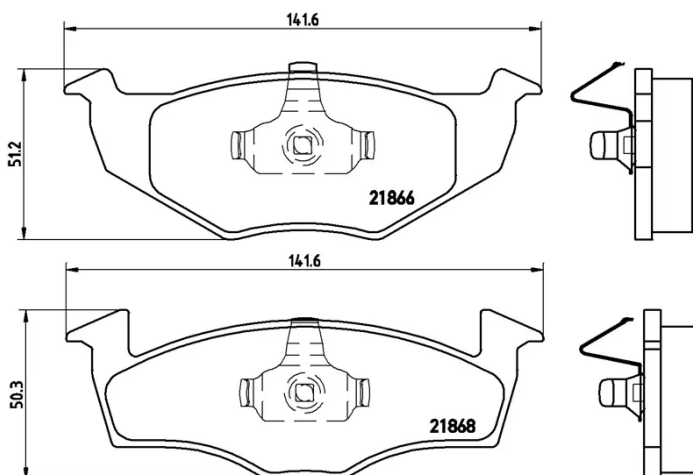

BRAKE PAD

P 85 025

The P 85 025 brake pad is synonymous with reliability

The Brembo brake pad guarantees ultimate safety when braking thanks to the use of more than 100 different compounds, designed according to the type of vehicle and use. Stopping distances reduced to a minimum, maximum driving comfort and silent operation are the most important features of Brembo materials. Brembo brake pads are supplied together with an extensive range of accessories and assembly kits for professional-standard installation.

- ✓ OE-equivalent
- ✓ Brembo quality
- ✓ ECE-R90 certificate
- ✓ Safety
- ✓ Performance
- ✓ Comfort
- ✓ With accessories

Technical specifications

EAN code 8020584058282	Axle Front	Thickness 17 mm
Width 142 mm	Height 50 mm	Braking system VW II
Wear indicator Without	WVA number 21868,21866	Accessories With accessories With anti-squeal shim With piston clip