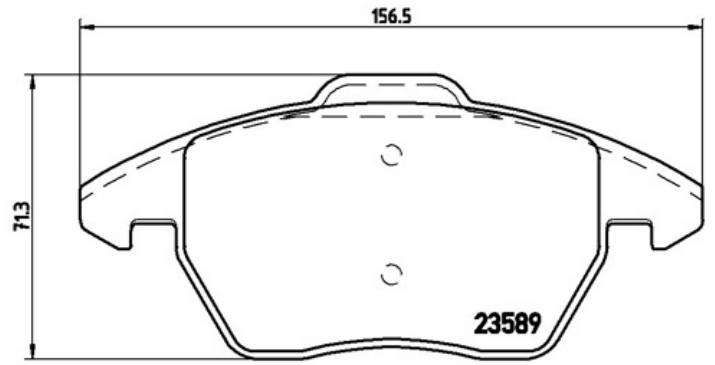

## P 85 075

**The P 85 075 brake pad is synonymous with reliability**

The Brembo brake pad guarantees ultimate safety when braking thanks to the use of more than 100 different compounds, designed according to the type of vehicle and use. Stopping distances reduced to a minimum, maximum driving comfort and silent operation are the most important features of Brembo materials. Brembo brake pads are supplied together with an extensive range of accessories and assembly kits for professional-standard installation.

## Technical specifications

EAN code	Axle	Thickness
<b>8020584058787</b>	<b>Front</b>	<b>20 mm</b>
Width	Height	Braking system
<b>155 mm</b>	<b>66 mm</b>	<b>Teves</b>
Wear indicator	WVA number	Accessories
<b>Electric</b>	<b>23587,23588,23589</b>	<b>With piston clip</b>