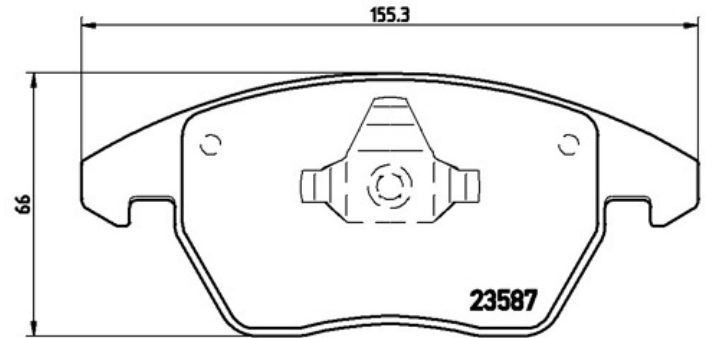

## P 85 075

**The P 85 075 brake pad is synonymous with reliability**

The Brembo brake pad guarantees ultimate safety when braking thanks to the use of more than 100 different compounds, designed according to the type of vehicle and use. Stopping distances reduced to a minimum, maximum driving comfort and silent operation are the most important features of Brembo materials. Brembo brake pads are supplied together with an extensive range of accessories and assembly kits for professional-standard installation.

## Technical specifications

EAN code	Axle	Thickness
<b>8020584058787</b>	<b>Front</b>	<b>20 mm</b>
Width	Height	Braking system
<b>155 mm</b>	<b>66 mm</b>	<b>Teves</b>
Wear indicator	WVA number	Accessories
<b>Electric</b>	<b>23587,23588,23589</b>	<b>With piston clip</b>