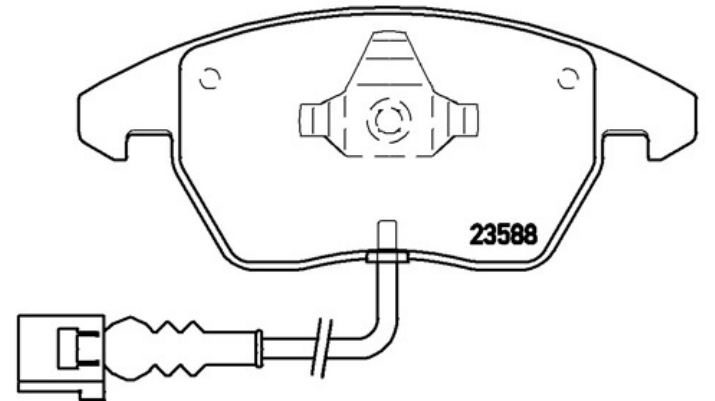

## P 85 075

**The P 85 075 brake pad is synonymous with reliability**

The Brembo brake pad guarantees ultimate safety when braking thanks to the use of more than 100 different compounds, designed according to the type of vehicle and use. Stopping distances reduced to a minimum, maximum driving comfort and silent operation are the most important features of Brembo materials. Brembo brake pads are supplied together with an extensive range of accessories and assembly kits for professional-standard installation.

## Technical specifications

EAN code	Axle	Thickness
<b>8020584058787</b>	<b>Front</b>	<b>20 mm</b>
Width	Height	Braking system
<b>155 mm</b>	<b>66 mm</b>	<b>Teves</b>
Wear indicator	WVA number	Accessories
<b>Electric</b>	<b>23587,23588,23589</b>	<b>With piston clip</b>