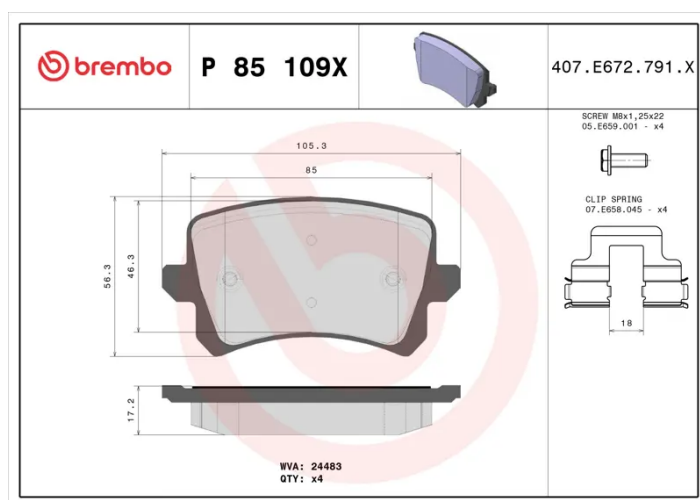

BRAKE PAD XTRA

P 85 109X

The P 85 109X Xtra brake pad is synonymous with reliability

Brembo Xtra brake pads, developed to enhance the advantages of the Xtra and Max discs, are made using the special BRM X L01 compound which consists of more than 30 different components. Compared with the compound used for original-equivalent pads, the new solution assures a higher friction coefficient, which translates to more precise and stable braking, at both high and low temperatures. All this makes for greater driving comfort and improved pedal modularity, without compromising the product's mileage output.

- ✓ OE-equivalent
- ✓ Brembo quality
- ✓ ECE-R90 certificate
- ✓ Safety
- ✓ Performance
- ✓ Sports driving
- ✓ With accessories

Technical specifications

EAN code 8020584069356	Axle Rear	Thickness 17 mm
Width 106 mm	Height 56 mm	Braking system Lucas
Wear indicator Without	WVA number 24483	Accessories With anti-squeal shim With brake caliper bolts With accessories