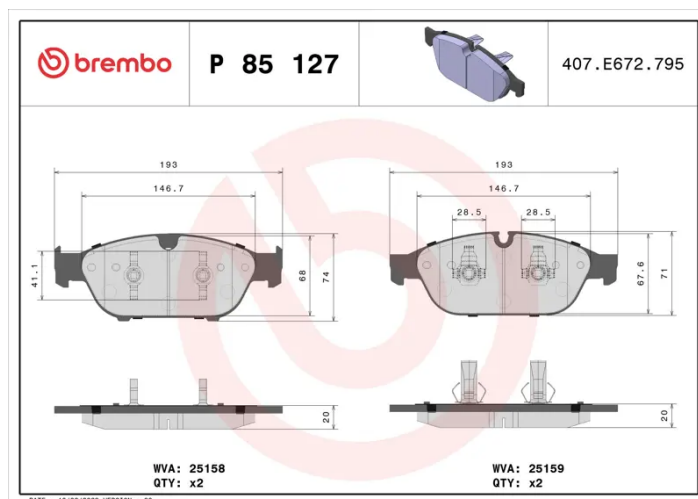

BRAKE PAD

P 85 127

The P 85 127 brake pad is synonymous with reliability

The Brembo brake pad guarantees ultimate safety when braking thanks to the use of more than 100 different compounds, designed according to the type of vehicle and use. Stopping distances reduced to a minimum, maximum driving comfort and silent operation are the most important features of Brembo materials. Brembo brake pads are supplied together with an extensive range of accessories and assembly kits for professional-standard installation.

- ✓ OE-equivalent
- ✓ Brembo quality
- ✓ ECE-R90 certificate
- ✓ Safety
- ✓ Performance
- ✓ Comfort
- ✓ With accessories

Technical specifications

EAN code 8020584104002	Axle Front	Thickness 20 mm
Width 193 mm	Height 71 mm	Braking system Teves
Wear indicator Prepared for wear indicator	WVA number 25159,25158	Accessories With anti-squeal shim With piston clip With accessories