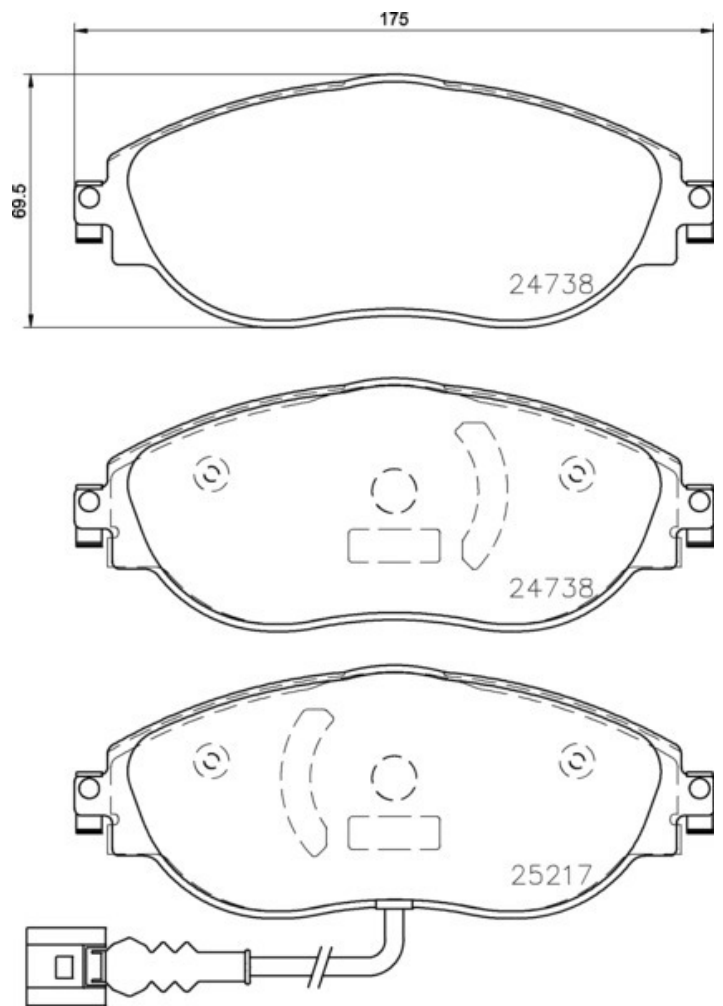

- ✓ OE-equivalent
- ✓ Brembo quality
- ✓ ECE-R90 certificate
- ✓ Safety
- ✓ Performance
- ✓ Sports driving

Technical specifications

EAN code
8020584069455

Axle
Front

Thickness
20 mm

Width
175 mm

Height
70 mm

Braking system
TRW

Wear indicator
Electric

WVA number
25217,24738

Accessories
With brake caliper bolts

COMPATIBLE VEHICLES

COMPATIBLE OE PART NUMBERS

3Q0698151B	AUDI
------------	------

5Q0698151K	AUDI
------------	------