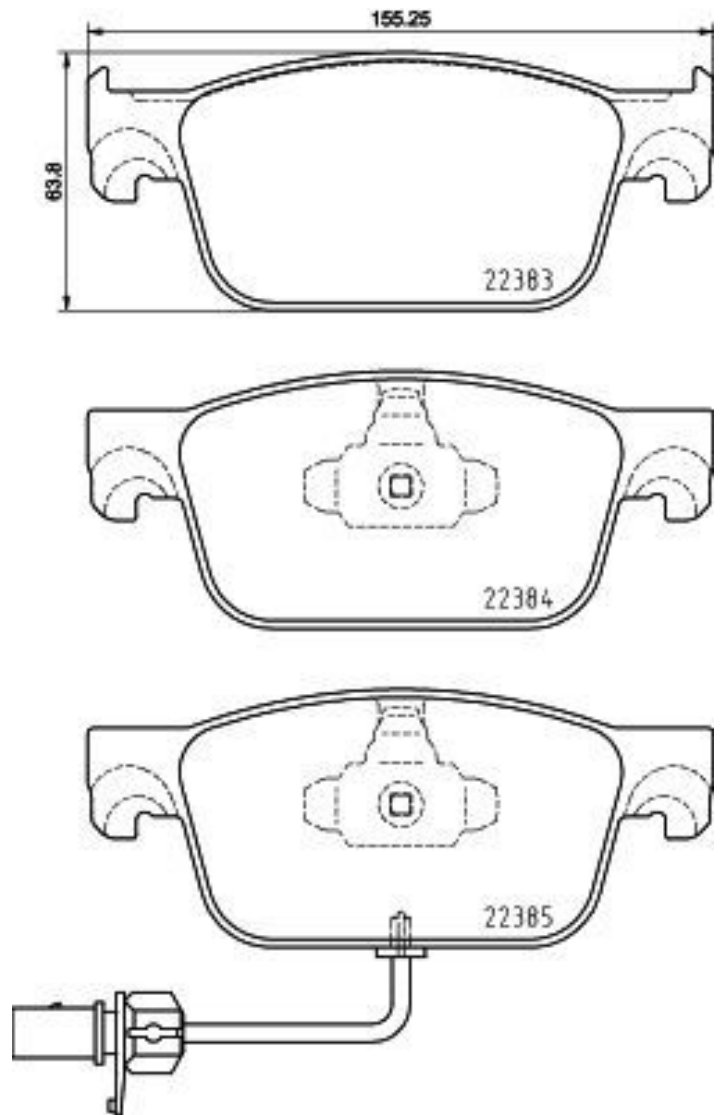

Technical specifications

EAN code
8020584069486

Axle
Front

Thickness
17 mm

Width
155 mm

Height
64 mm

Braking system
Teves

Wear indicator
Electric

WVA number
22384,22383,22385

COMPATIBLE VEHICLES