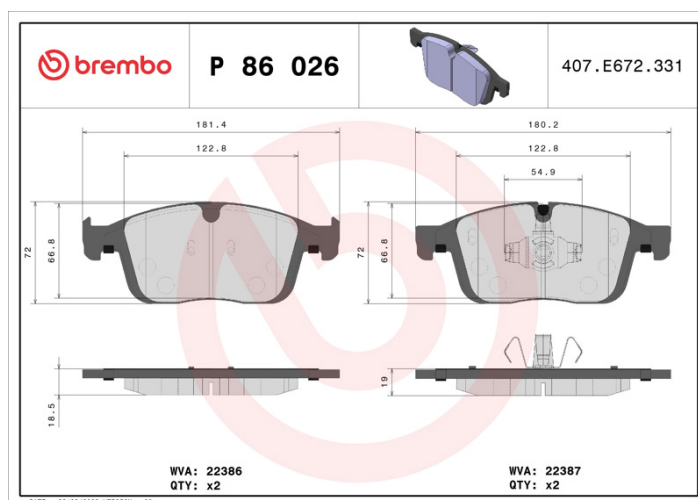

BRAKE PAD

P 86 026

The P 86 026 brake pad is synonymous with reliability

The Brembo brake pad guarantees ultimate safety when braking thanks to the use of more than 100 different compounds, designed according to the type of vehicle and use. Stopping distances reduced to a minimum, maximum driving comfort and silent operation are the most important features of Brembo materials. Brembo brake pads are supplied together with an extensive range of accessories and assembly kits for professional-standard installation.

- ✓ OE-equivalent
- ✓ Brembo quality
- ✓ ECE-R90 certificate
- ✓ Safety
- ✓ Performance
- ✓ Comfort

Technical specifications

EAN code 8020584084274	Axle Front	Thickness 18 mm
Width 180 mm	Height 72 mm	Braking system Teves
Wear indicator Prepared for wear indicator	WVA number 22386,22387	Accessories With piston clip