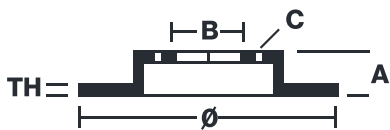

SPORT | TY3 BRAKE DISC

59.E114.14

The 59.E114.14 brake disc is synonymous with reliability

Type-3 slotting used to distinguish the Brembo SPORT | TY3 brake disc is widely used in professional motorsports. It therefore offers superior initial response with excellent release characteristics, improving braking performance while giving the vehicle an aggressive appearance. The Brembo logo on the braking surface adds an exclusive and unique touch to the vehicle. The SPORT | TY3 brake discs are plug-and-play since they replace OE discs directly.

- ✓ OE-equivalent
- ✓ Brembo quality
- ✓ ECE-R90 certificate
- ✓ Safety
- ✓ Performance
- ✓ Comfort
- ✓ Sports driving
- ✓ Sparty look

Technical specifications

Diameter	Thickness (TH)	Height (A)
286 mm	22 mm	52 mm
Number of holes (C)	Brake disc type	Centering
5	Solid	79 mm
Min. thickness	Tightening torque	Axle
20,6 mm	120 Nm	Front
Units per box	EAN code	
1	8020584604854	

59.E114.14

DIMENSIONI	286 x 22mm
MIN TH	20,6mm
WEIGHT	6,31kg

Date: 2011/2023 | Version: 3.00