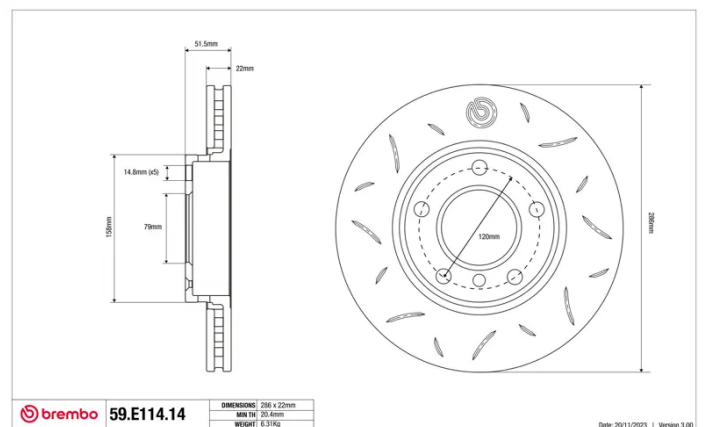

SPORT | TY3 BRAKE DISC

59.E114.14

The 59.E114.14 brake disc is synonymous with reliability

Type-3 slotting used to distinguish the Brembo SPORT | TY3 brake disc is widely used in professional motorsports. It therefore offers superior initial response with excellent release characteristics, improving braking performance while giving the vehicle an aggressive appearance. The Brembo logo on the braking surface adds an exclusive and unique touch to the vehicle. The SPORT | TY3 brake discs are plug-and-play since they replace OE discs directly.

- ✓ OE-equivalent
- ✓ Brembo quality
- ✓ ECE-R90 certificate
- ✓ Safety
- ✓ Performance
- ✓ Comfort
- ✓ Sports driving
- ✓ Sparty look

Technical specifications

Diameter	Thickness (TH)	Height (A)
286 mm	22 mm	52 mm
Number of holes (C)	Brake disc type	Centering
5	Solid	79 mm
Min. thickness	Tightening torque	Axle
20,6 mm	120 Nm	Front
Units per box	EAN code	
1	8020584604854	

59.E114.14

DIMENSIONI	286 x 22mm
MIN TH	20,6mm
WEIGHT	6,31kg

Date: 2011/2023 | Version: 3.00