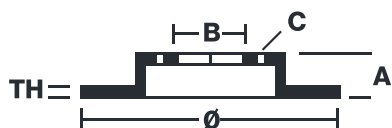

SPORT | TY3 BRAKE DISC

59.E114.53

The 59.E114.53 brake disc is synonymous with reliability

Type-3 slotting used to distinguish the Brembo SPORT | TY3 brake disc is widely used in professional motorsports. It therefore offers superior initial response with excellent release characteristics, improving braking performance while giving the vehicle an aggressive appearance. The Brembo logo on the braking surface adds an exclusive and unique touch to the vehicle. The SPORT | TY3 brake discs are plug-and-play since they replace OE discs directly.

- ✓ OE-equivalent
- ✓ Brembo quality
- ✓ ECE-R90 certificate
- ✓ Safety
- ✓ Performance
- ✓ Comfort
- ✓ Sports driving
- ✓ Sparty look

Technical specifications

Diameter	Thickness (TH)	Height (A)
300 mm	22 mm	58 mm
Number of holes (C)	Brake disc type	Centering
5	Solid	90 mm
Min. thickness	Axle	
20,4 mm	Rear	
Units per box	EAN code	
1	8020584605240	

59.E114.53

DIMENSIONI	299.8 x 22mm
MIN TH	20mm
WEIGHT	6.79kg

Date: 2011/2023 | Version: 3.00