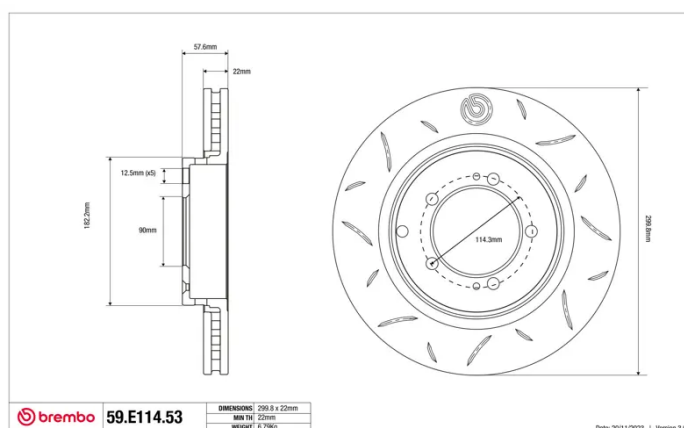

SPORT | TY3 BRAKE DISC

59.E114.53

The 59.E114.53 brake disc is synonymous with reliability

Type-3 slotting used to distinguish the Brembo SPORT | TY3 brake disc is widely used in professional motorsports. It therefore offers superior initial response with excellent release characteristics, improving braking performance while giving the vehicle an aggressive appearance. The Brembo logo on the braking surface adds an exclusive and unique touch to the vehicle. The SPORT | TY3 brake discs are plug-and-play since they replace OE discs directly.

- ✓ OE-equivalent
- ✓ Brembo quality
- ✓ ECE-R90 certificate
- ✓ Safety
- ✓ Performance
- ✓ Comfort
- ✓ Sports driving
- ✓ Sparty look

Technical specifications

Diameter	Thickness (TH)	Height (A)
300 mm	22 mm	58 mm
Number of holes (C)	Brake disc type	Centering
5	Solid	90 mm
Min. thickness	Axle	
20,4 mm	Rear	
Units per box	EAN code	
1	8020584605240	

59.E114.53

DIMENSIONI	299.8 x 22mm
MIN TH	20mm
WEIGHT	6.79kg

Date: 2011/2023 | Version: 3.00