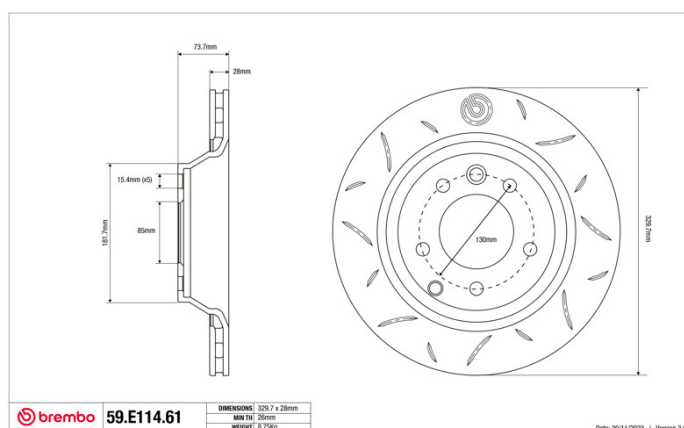

SPORT | TY3 BRAKE DISC

59.E114.61

The 59.E114.61 brake disc is synonymous with reliability

Type-3 slotting used to distinguish the Brembo SPORT | TY3 brake disc is widely used in professional motorsports. It therefore offers superior initial response with excellent release characteristics, improving braking performance while giving the vehicle an aggressive appearance. The Brembo logo on the braking surface adds an exclusive and unique touch to the vehicle. The SPORT | TY3 brake discs are plug-and-play since they replace OE discs directly.

- ✓ OE-equivalent
- ✓ Brembo quality
- ✓ ECE-R90 certificate
- ✓ Safety
- ✓ Performance
- ✓ Comfort
- ✓ Sports driving
- ✓ Sporty look

Technical specifications

Diameter	Thickness (TH)	Height (A)
330 mm	28 mm	74 mm
Number of holes (C)	Brake disc type	Centering
5	Solid	85 mm
Min. thickness	Tightening torque	Axle
26 mm	160 Nm	Rear
Units per box	EAN code	
0	8020584605349	