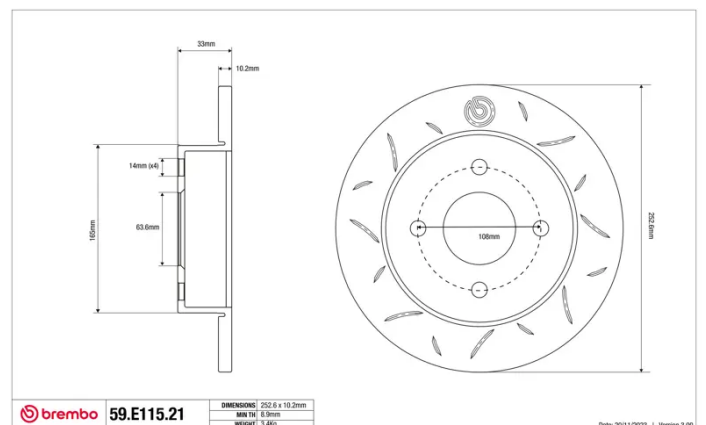

SPORT | TY3 BRAKE DISC

59.E115.21

The 59.E115.21 brake disc is synonymous with reliability

Type-3 slotting used to distinguish the Brembo SPORT | TY3 brake disc is widely used in professional motorsports. It therefore offers superior initial response with excellent release characteristics, improving braking performance while giving the vehicle an aggressive appearance. The Brembo logo on the braking surface adds an exclusive and unique touch to the vehicle. The SPORT | TY3 brake discs are plug-and-play since they replace OE discs directly.

- ✓ OE-equivalent
- ✓ Brembo quality
- ✓ ECE-R90 certificate
- ✓ Safety
- ✓ Performance
- ✓ Comfort
- ✓ Sports driving
- ✓ Sparty look

Technical specifications

Diameter	Thickness (TH)	Height (A)
252 mm	10 mm	33 mm
Number of holes (C)	Brake disc type	Centering
4	Solid	64 mm
Min. thickness	Tightening torque	Axle
8,9 mm	85 Nm	Rear
Units per box	EAN code	
1	8020584605943	

brembo 59.E115.21

DIMENSIONE	252.6 x 10.2mm
MIN TH	8.9mm
WEIGHT	3.4kg

Date: 2011/2023 | Version: 3.00