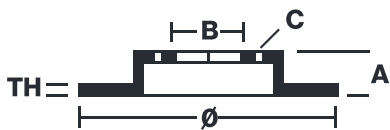

SPORT | TY3 BRAKE DISC

59.E115.21

The 59.E115.21 brake disc is synonymous with reliability

Type-3 slotting used to distinguish the Brembo SPORT | TY3 brake disc is widely used in professional motorsports. It therefore offers superior initial response with excellent release characteristics, improving braking performance while giving the vehicle an aggressive appearance. The Brembo logo on the braking surface adds an exclusive and unique touch to the vehicle. The SPORT | TY3 brake discs are plug-and-play since they replace OE discs directly.

- ✓ OE-equivalent
- ✓ Brembo quality
- ✓ ECE-R90 certificate
- ✓ Safety
- ✓ Performance
- ✓ Comfort
- ✓ Sports driving
- ✓ Sparty look

Technical specifications

Diameter	Thickness (TH)	Height (A)
252 mm	10 mm	33 mm
Number of holes (C)	Brake disc type	Centering
4	Solid	64 mm
Min. thickness	Tightening torque	Axle
8,9 mm	85 Nm	Rear
Units per box	EAN code	
1	8020584605943	

brembo 59.E115.21

DIMENSIONE	252.6 x 10.2mm
MIN TH	8.9mm
WEIGHT	3.4kg

Date: 2011/2023 | Version: 3.00