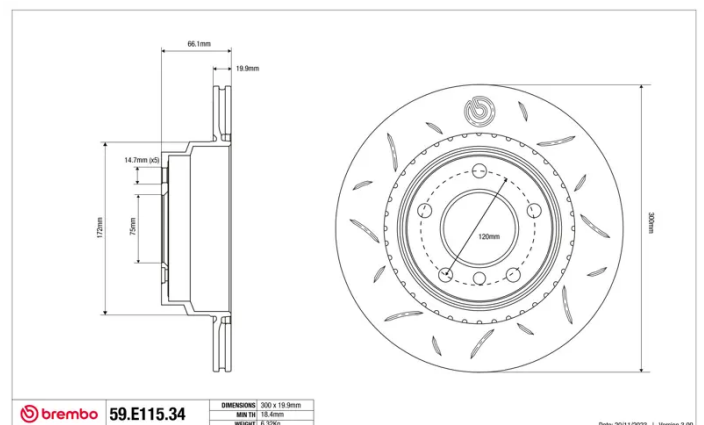

SPORT | TY3 BRAKE DISC

59.E115.34

The 59.E115.34 brake disc is synonymous with reliability

Type-3 slotting used to distinguish the Brembo SPORT | TY3 brake disc is widely used in professional motorsports. It therefore offers superior initial response with excellent release characteristics, improving braking performance while giving the vehicle an aggressive appearance. The Brembo logo on the braking surface adds an exclusive and unique touch to the vehicle. The SPORT | TY3 brake discs are plug-and-play since they replace OE discs directly.

- ✓ OE-equivalent
- ✓ Brembo quality
- ✓ ECE-R90 certificate
- ✓ Safety
- ✓ Performance
- ✓ Comfort
- ✓ Sports driving
- ✓ Sparty look

Technical specifications

Diameter	Thickness (TH)	Height (A)
300 mm	20 mm	66 mm
Number of holes (C)	Brake disc type	Centering
5	Solid	75 mm
Min. thickness	Tightening torque	Axle
18,4 mm	120 Nm	Rear
Units per box	EAN code	
1	8020584606070	