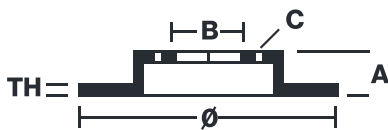

SPORT | TY3 BRAKE DISC

59.E115.34

The 59.E115.34 brake disc is synonymous with reliability

Type-3 slotting used to distinguish the Brembo SPORT | TY3 brake disc is widely used in professional motorsports. It therefore offers superior initial response with excellent release characteristics, improving braking performance while giving the vehicle an aggressive appearance. The Brembo logo on the braking surface adds an exclusive and unique touch to the vehicle. The SPORT | TY3 brake discs are plug-and-play since they replace OE discs directly.

- ✓ OE-equivalent
- ✓ Brembo quality
- ✓ ECE-R90 certificate
- ✓ Safety
- ✓ Performance
- ✓ Comfort
- ✓ Sports driving
- ✓ Sparty look

Technical specifications

Diameter	Thickness (TH)	Height (A)
300 mm	20 mm	66 mm
Number of holes (C)	Brake disc type	Centering
5	Solid	75 mm
Min. thickness	Tightening torque	Axle
18,4 mm	120 Nm	Rear
Units per box	EAN code	
1	8020584606070	