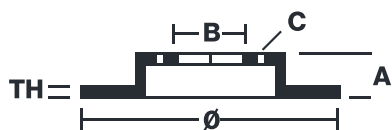

Technical specifications

Diameter **294 mm**

Thickness (TH) **22 mm**

Height (A) **45 mm**

Number of holes (C) **5**

Brake disc type **Solid**

Centering **67 mm**

Min. thickness **20,4 mm**

Units per box **0**

EAN code **8020584606179**