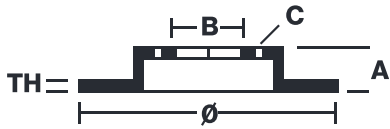

168B407D6

The 168B407D6 brake disc is synonymous with reliability

- ✓ OE-equivalent
- ✓ Brembo quality
- ✓ Safety
- ✓ Performance
- ✓ Durability
- ✓ Sports driving

Technical specifications

Diameter Ø	Thickness (TH)	Number of holes
305 mm	5 mm	5
Hole diameter	Centering (B)	Brake disc type
14 mm	181 mm	Fixed
Surface width	Holes fixing (C)	
	14 mm	
Units per box		
1		