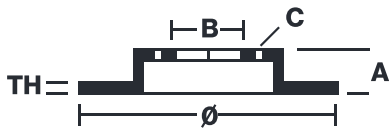

# 168B407D6

The 168B407D6 brake disc is synonymous with reliability

- ✓ OE-equivalent
- ✓ Brembo quality
- ✓ Safety
- ✓ Performance
- ✓ Durability
- ✓ Sports driving

## Technical specifications

Diameter $\emptyset$	Thickness (TH)	Number of holes
<b>305 mm</b>	<b>5 mm</b>	<b>5</b>
Hole diameter	Centering (B)	Brake disc type
<b>14 mm</b>	<b>181 mm</b>	<b>Fixed</b>
Surface width	Holes fixing (C)	
	<b>14 mm</b>	
Units per box		
<b>1</b>		