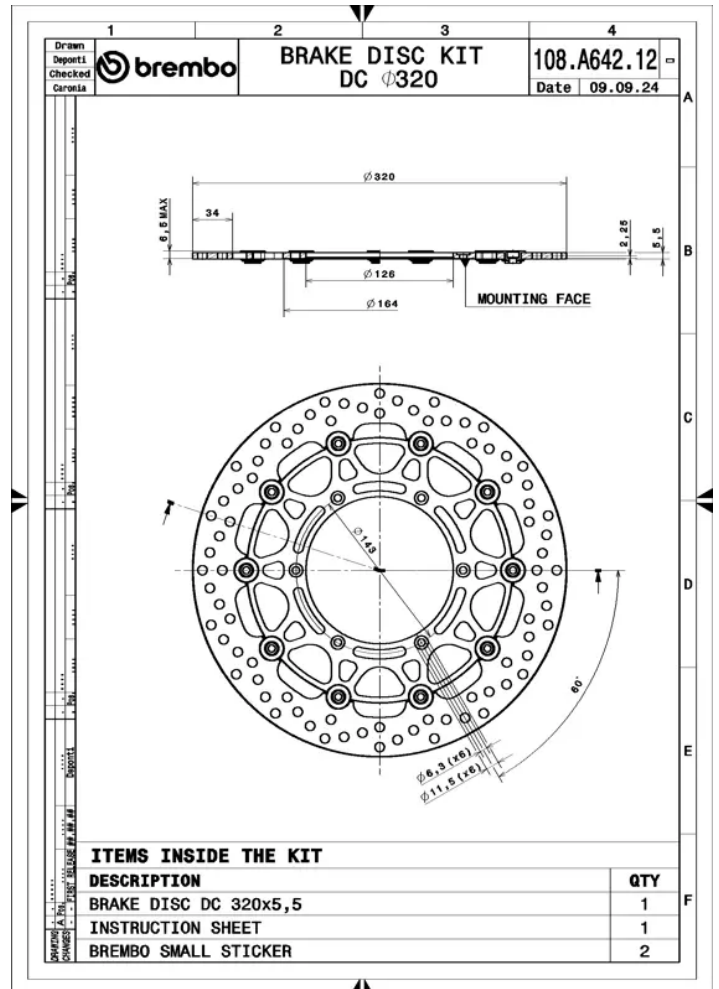

# 108A64212

The 108A64212 brake disc is synonymous with reliability

- ✓ OE-equivalent
- ✓ Brembo quality
- ✓ TUV approved
- ✓ Safety
- ✓ Performance
- ✓ Exclusive style
- ✓ Racing inspired
- ✓ Sports driving

## Technical specifications

Diameter $\varnothing$ <b>320</b> mm	Thickness (TH) <b>5,5</b> mm	Number of holes <b>6</b>
Hole diameter <b>6,3</b> mm	Centering (B) <b>126</b> mm	Brake disc type <b>Floating</b>
Off set (A) <b>2,25</b> mm	Surface width <b>34</b>	Holes fixing (C) <b>143</b> mm
Units per box <b>1</b>		