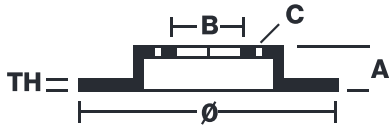

# 108A64212

The 108A64212 brake disc is synonymous with reliability

- ✓ OE-equivalent
- ✓ Brembo quality
- ✓ TUV approved
- ✓ Safety
- ✓ Performance
- ✓ Exclusive style
- ✓ Racing inspired
- ✓ Sports driving

## Technical specifications

Diameter $\varnothing$ <b>320</b> mm	Thickness (TH) <b>5,5</b> mm	Number of holes <b>6</b>
Hole diameter <b>6,3</b> mm	Centering (B) <b>126</b> mm	Brake disc type <b>Floating</b>
Off set (A) <b>2,25</b> mm	Surface width <b>34</b>	Holes fixing (C) <b>143</b> mm
Units per box <b>1</b>		