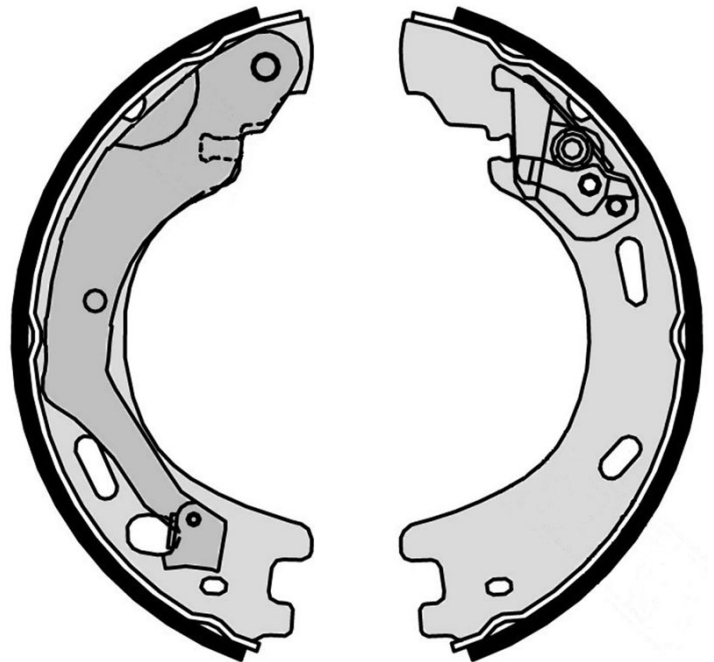

SHOE

S 44 509

The S 44 509 brake shoe is synonymous with reliability

Brembo brake shoes of original equipment quality guarantee the safe and reliable performance of your drum braking system. All Brembo brake shoes are accompanied by a ECE-R90 homologation certificate.

- ✓ OE-equivalent
- ✓ Brembo quality
- ✓ ECE-R90 certificate
- ✓ Safety
- ✓ Durability
- ✓ With accessories

Technical specifications

EAN code
8432509651858

Rear

Diameter
210 mm

Width
30 mm

Parking brake lever

Type
Parking brake

COMPATIBLE OE PART NUMBERS

LR020492 LAND ROVER

LR021877 LAND ROVER

LR021877G LAND ROVER

LR025151 LAND ROVER

LR025151G LAND ROVER

LR031947G LAND ROVER