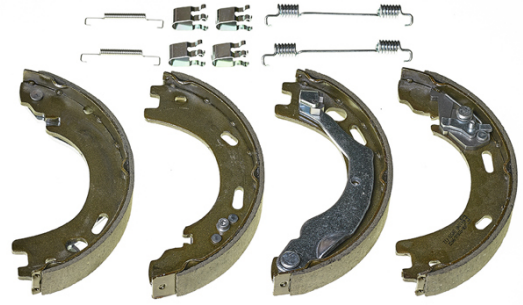

SHOE

S 44 509

The S 44 509 brake shoe is synonymous with reliability

Brembo brake shoes of original equipment quality guarantee the safe and reliable performance of your drum braking system. All Brembo brake shoes are accompanied by a ECE-R90 homologation certificate.

- ✓ OE-equivalent
- ✓ Brembo quality
- ✓ ECE-R90 certificate
- ✓ Safety
- ✓ Durability
- ✓ With accessories

Technical specifications

EAN code
8432509651858

Rear

Diameter
210 mm

Width
30 mm

Parking brake lever

Type
Parking brake

COMPATIBLE OE PART NUMBERS

LR020492 LAND ROVER

LR021877 LAND ROVER

LR021877G LAND ROVER

LR025151 LAND ROVER

LR025151G LAND ROVER

LR031947G LAND ROVER