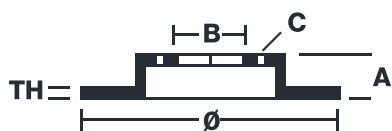

BRAKE DISC XTRA

08.5178.3X

The 08.5178.3X Xtra brake disc is synonymous with reliability

The Brembo Xtra brake disc features holes on the braking surface. The holes are designed to improve the cooling of the braking system, to generate greater fading resistance and grip in the initial stages of braking. The sports look is also enhanced by the presence of the UV paint.

- ✓ Brembo quality
- ✓ ECE-R90 certificate
- ✓ Performance
- ✓ Sports driving
- ✓ Sporty look
- ✓ Anti-corrosion
- ✓ Fastening screws

Technical specifications

EAN code
8020584215234

Axle
Rear

Diameter \varnothing
278 mm