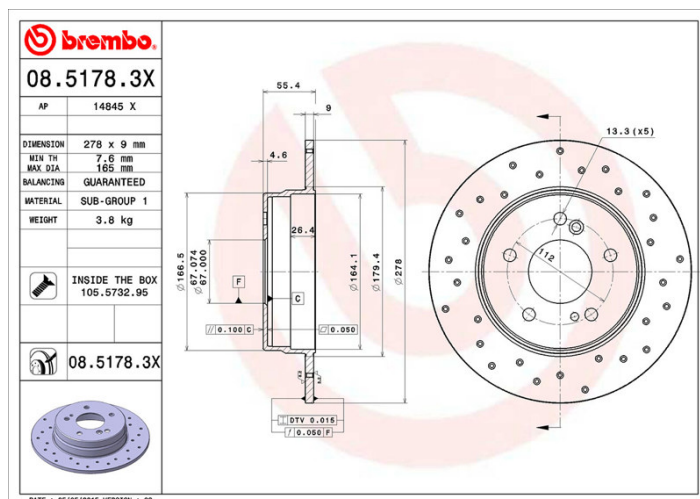

- ✓ Brembo quality
- ✓ ECE-R90 certificate
- ✓ Performance
- ✓ Sports driving
- ✓ Sporty look
- ✓ Anti-corrosion
- ✓ Fastening screws

Technical specifications

EAN code
8020584215234

Axle
Rear

Diameter \varnothing
278 mm

Thickness (TH)
9 mm

Height (A)
55 mm

Number of holes (C)
5

Brake disc type
Solid

Centering (B)
67 mm

Min. thickness
7,6 mm

Tightening torque
110 Nm

COMPATIBLE VEHICLES