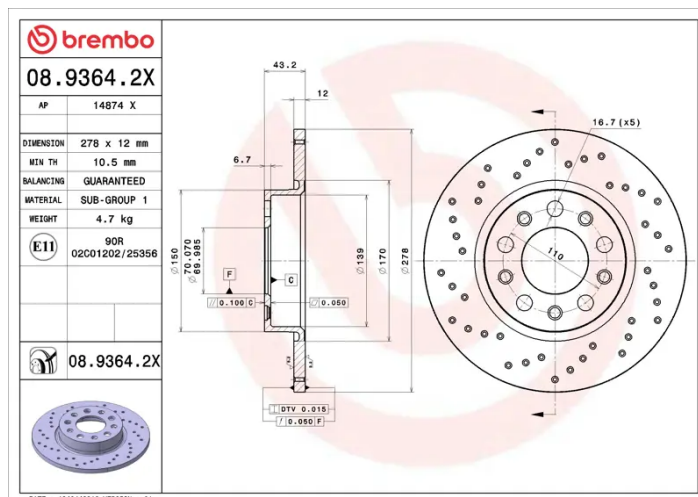

- ✓ Brembo quality
- ✓ ECE-R90 certificate
- ✓ Performance
- ✓ Sports driving
- ✓ Sporty look
- ✓ Anti-corrosion

Technical specifications

EAN code
8020584217573

Axle
Rear

Diameter Ø
278 mm

Thickness (TH)
12 mm

Height (A)
43 mm

Number of holes (C)
5

Brake disc type
Solid

Centering (B)
70 mm

Min. thickness
10,5 mm

Tightening torque
120 Nm

COMPATIBLE VEHICLES

COMPATIBLE OE PART NUMBERS