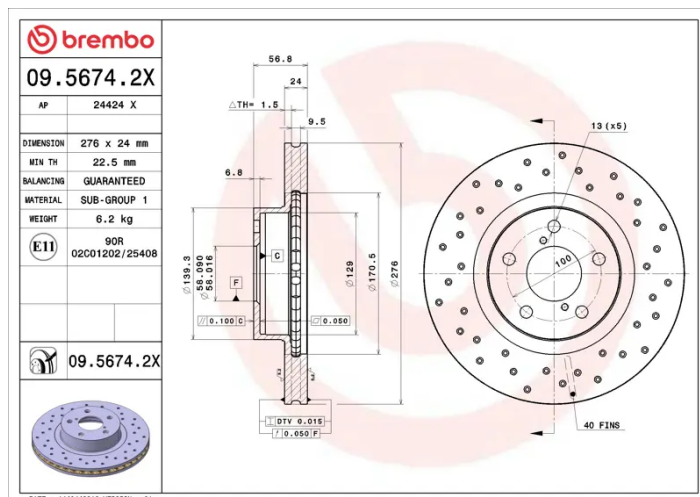

- ✓ Brembo quality
- ✓ ECE-R90 certificate
- ✓ Performance
- ✓ Sports driving
- ✓ Sporty look
- ✓ Anti-corrosion

Technical specifications

EAN code
8020584212400

Axle
Front

Diameter Ø
276 mm

Thickness (TH)
24 mm

Height (A)
57 mm

Number of holes (C)
5

Brake disc type
Ventilated

Centering (B)
58 mm

Min. thickness
22,5 mm

Tightening torque
100 Nm

COMPATIBLE VEHICLES

COMPATIBLE OE PART NUMBERS